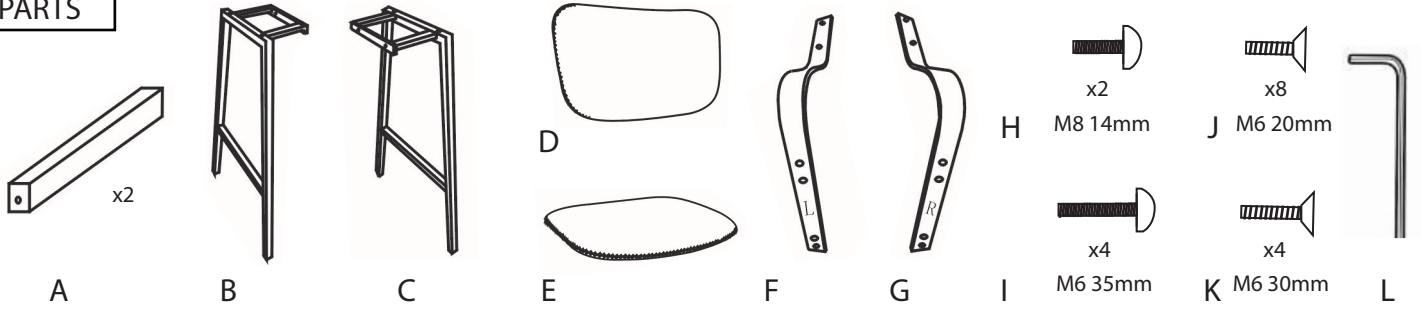

FOUNDRY BAR STOOL

Part # B30-FNDY XX+XX

18-0622

PARTS

Do not over tighten.
 Do not use power tools to assemble.