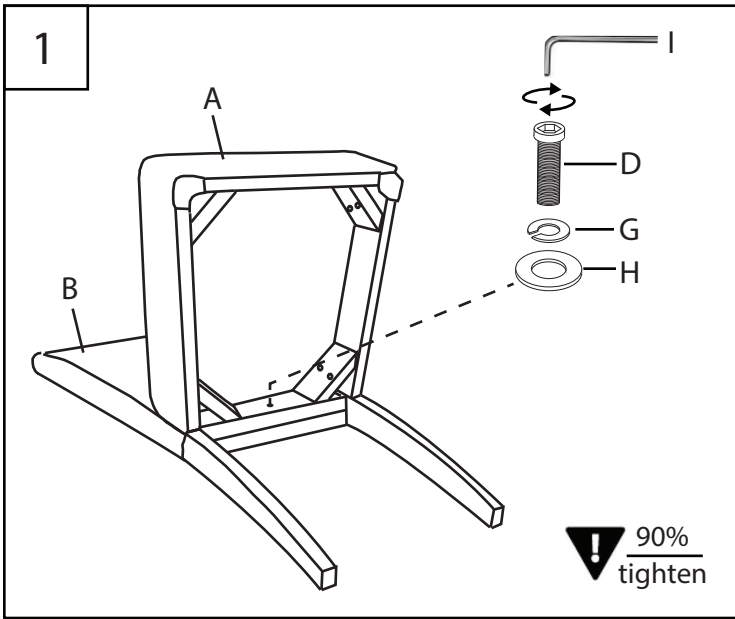

# Vintage Neo Accent Chair

Part # CHR-VENO XX+XX

18-0725

**PARTS**

Do not over tighten.  
 Do not use power tools to assemble.