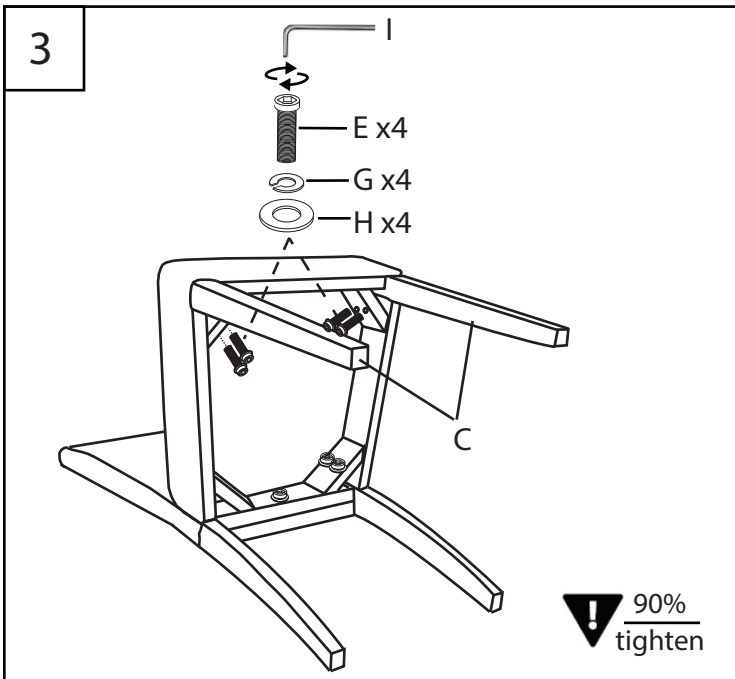

# Vintage Neo Accent Chair

Part # CHR-VENO XX+XX

18-0725

**PARTS**

Do not over tighten.  
 Do not use power tools to assemble.