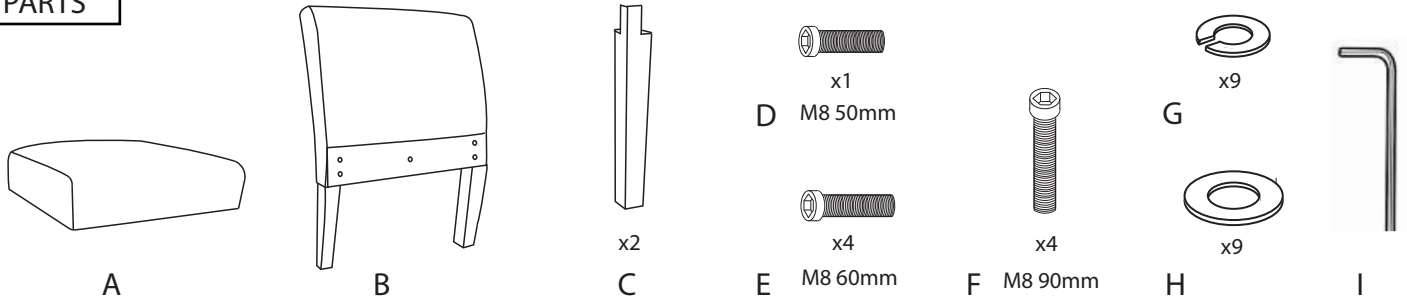

# Vintage Neo Accent Chair

Part # CHR-VENO XX+XX

18-0725

**PARTS**

Do not over tighten.  
 Do not use power tools to assemble.