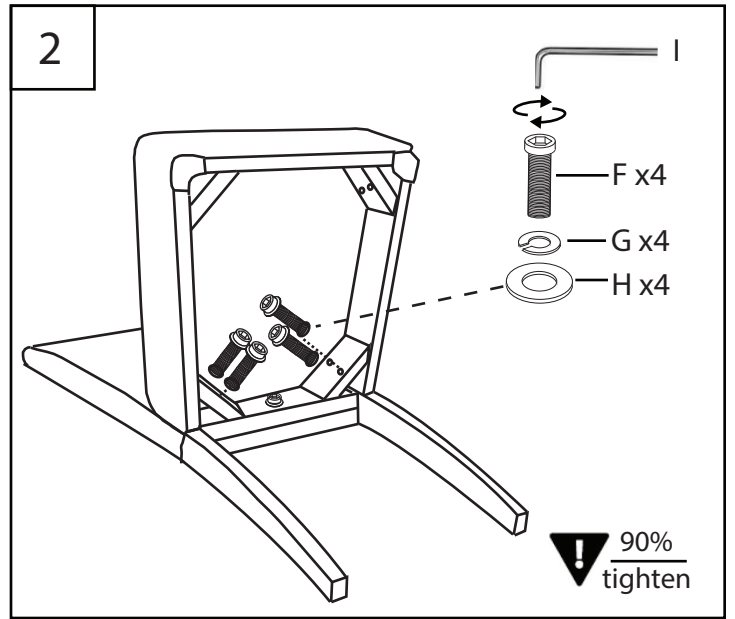

# Vintage Neo Accent Chair

Part # CHR-VENO XX+XX

18-0725

**PARTS**

Do not over tighten.  
 Do not use power tools to assemble.