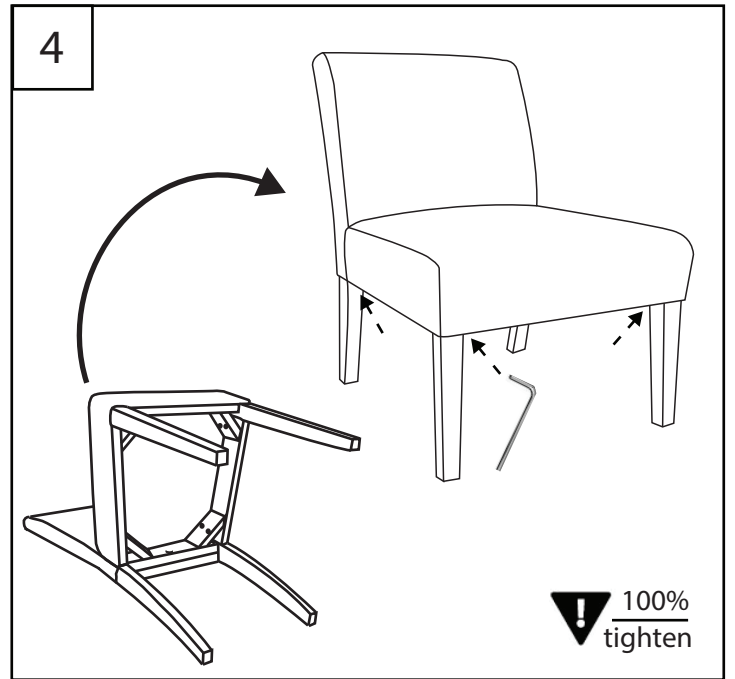

# Vintage Neo Accent Chair

Part # CHR-VENO XX+XX

18-0725

**PARTS**

Do not over tighten.  
 Do not use power tools to assemble.