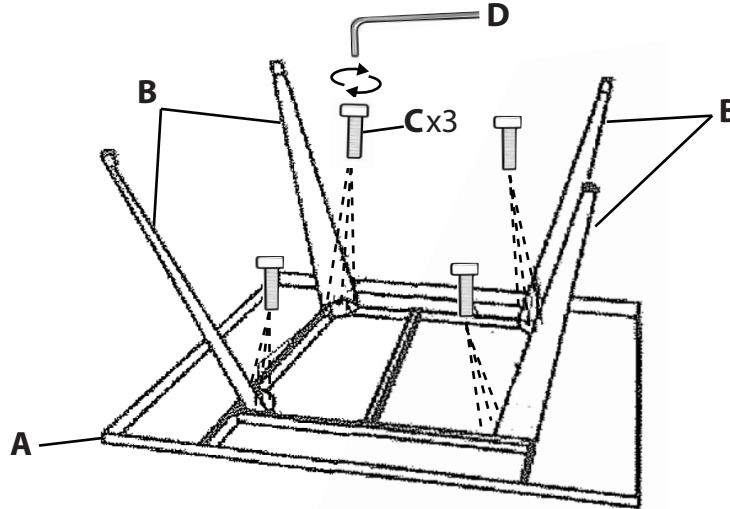

Austin Dining Table

Part # DT-TW-AU3232 XX

16-0627

PARTS

x4

B

x12

C

D

1