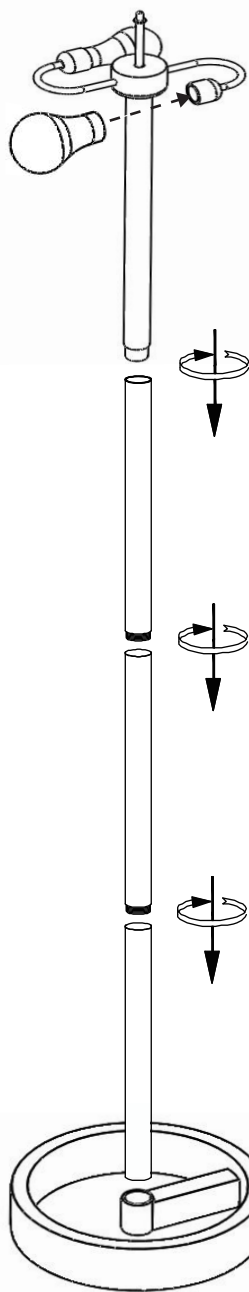

Part # L-HLTNFL XX+XX

110117

①

②

**CAUTION**

For indoor use only. Keep out of reach of children and animals. Place on flat surface and away from flammable materials. Never operate this appliance if it has a damaged cord, plug or cable. Keep cord away from heated and/or damp areas.

Use 120V~60Hz, 60 watt max. type A E26 bulb only.