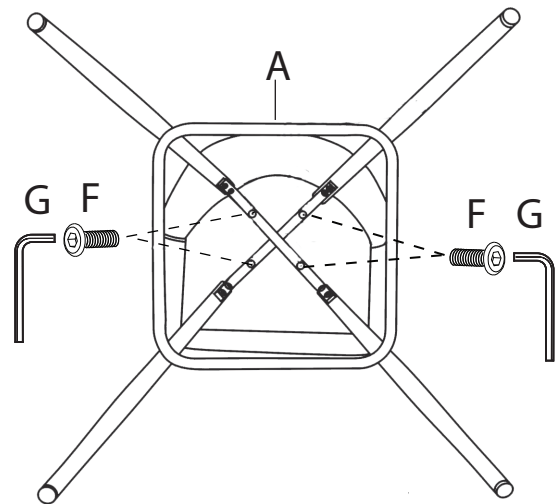

Margarite Counter stool

Part # B25-MARG XX+XX

18-0622

PARTS

A

B

x4
C

D

(M6x30mm)
x4
E

(M6x20mm)
x12
F

(M6)
G

1

80%
tighten

2

80%
tighten

3

100%
tighten

Do not over tighten.
Do not use power tools to assemble.