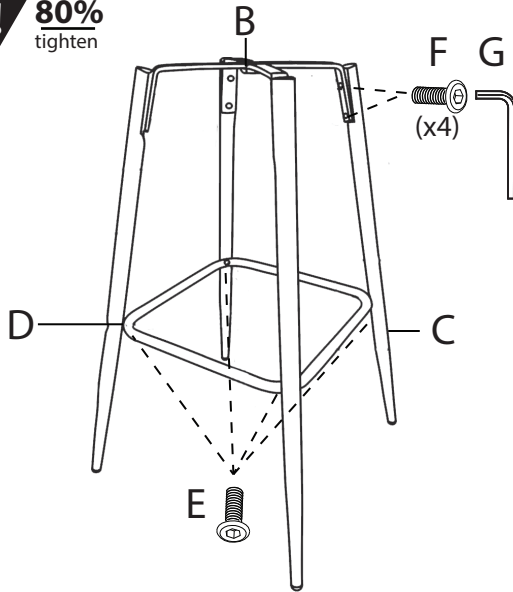

Margarite Counter stool

Part # B25-MARG XX+XX

18-0622

PARTS

A

B

x4
C

D

(M6x30mm)
x4
E

(M6x20mm)
x12
F

(M6)
G

1

80%
tighten

2

80%
tighten

3

100%
tighten

Do not over tighten.
Do not use power tools to assemble.