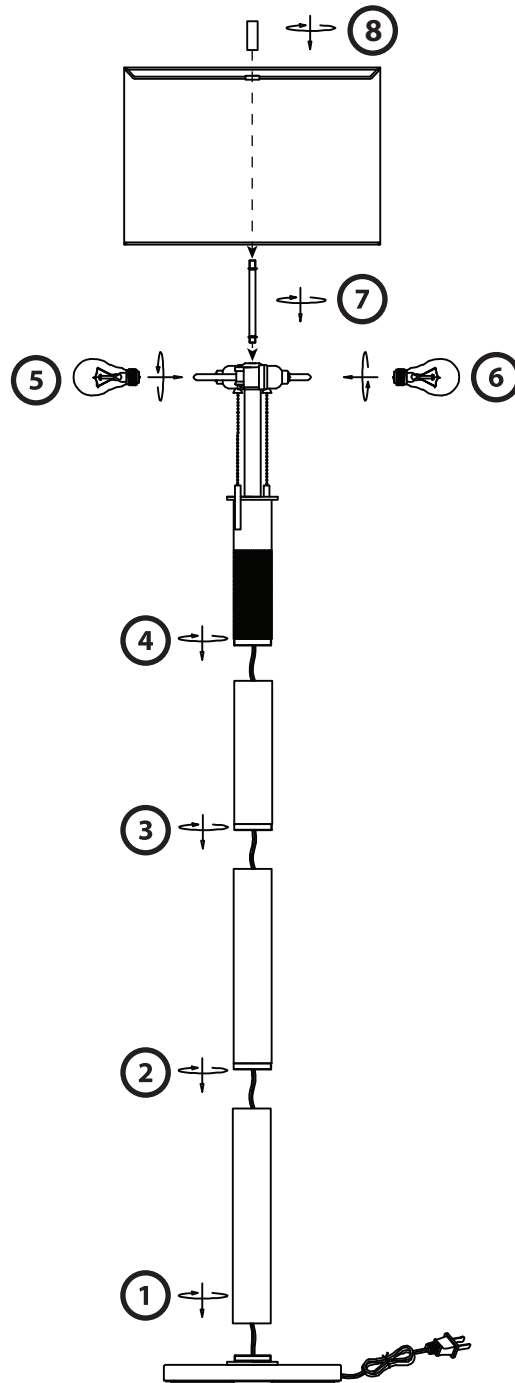

Part # LS-TROPHFL XXXX

20-1029

CAUTION

For indoor use only. Keep out of reach of children and animals. Place on flat surface and away from flammable materials. Never operate this appliance if it has a damaged cord, plug or cable. Keep cord away from heated and/or damp areas.

Use 120V~60Hz, 40 watts (or LED equivalent) E26 bulb only.

Do not over tighten.
Do not use power tools to assemble.