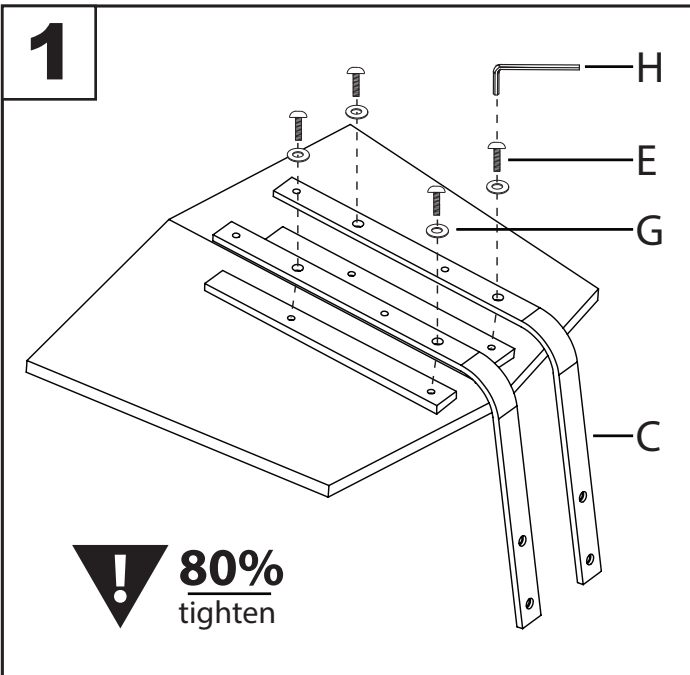

# FLIGHT BAR STOOL / FLIGHT COUNTER STOOL

Part # BS-FLIGHT XX / CS-FLIGHT XX

160705

**PARTS**

Do not over tighten.  
 Do not use power tools to assemble.