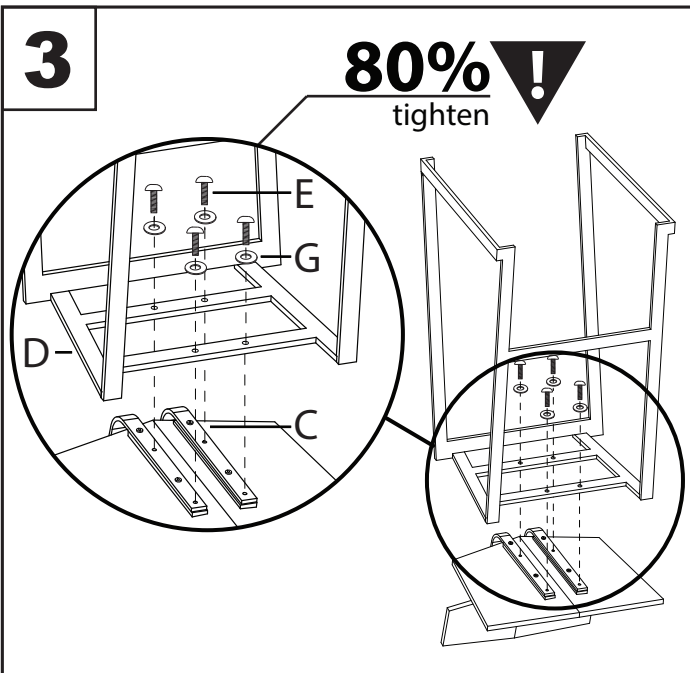

# FLIGHT BAR STOOL / FLIGHT COUNTER STOOL

Part # BS-FLIGHT XX / CS-FLIGHT XX

160705

**PARTS**

Do not over tighten.  
 Do not use power tools to assemble.