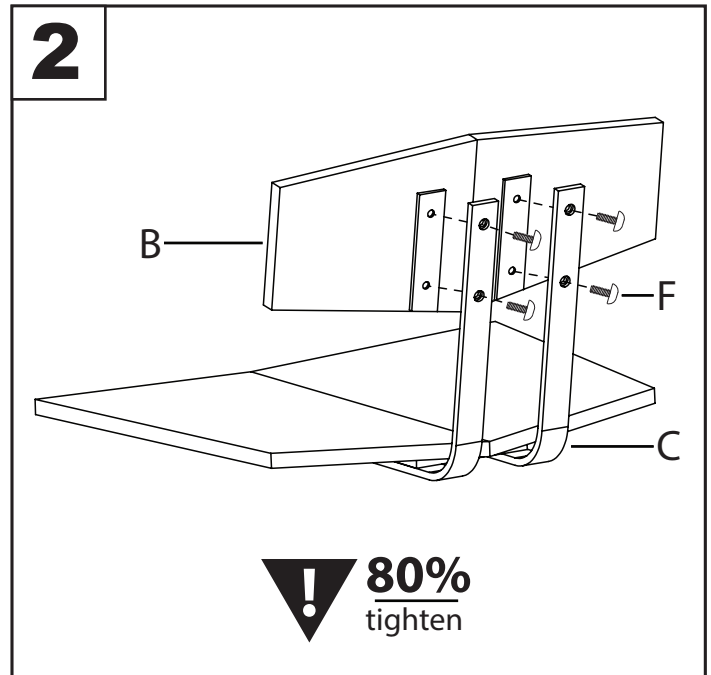

# FLIGHT BAR STOOL / FLIGHT COUNTER STOOL

Part # BS-FLIGHT XX / CS-FLIGHT XX

160705

**PARTS**

Do not over tighten.  
 Do not use power tools to assemble.