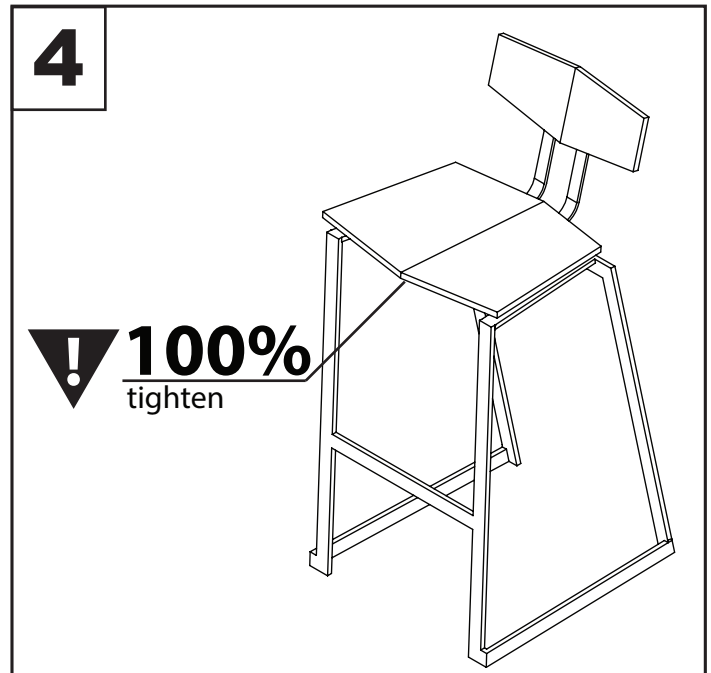

# FLIGHT BAR STOOL / FLIGHT COUNTER STOOL

Part # BS-FLIGHT XX / CS-FLIGHT XX

160705

**PARTS**

Do not over tighten.  
 Do not use power tools to assemble.