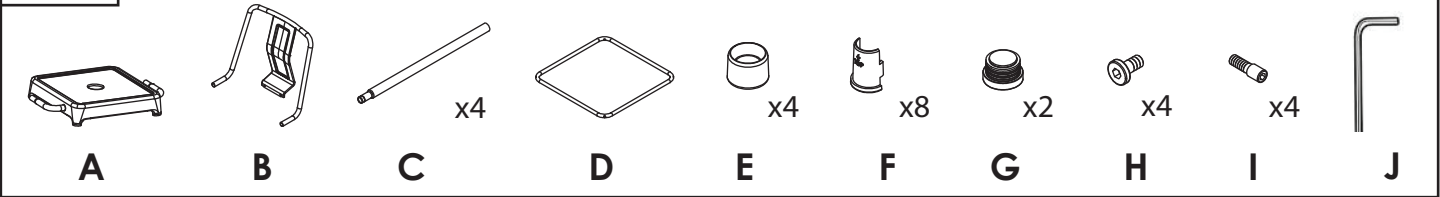

ENERGY COUNTER STOOL

Part # CS-CF-ENRG XX

16-0111

PARTS

Do not over tighten.
 Do not use power tools to assemble.