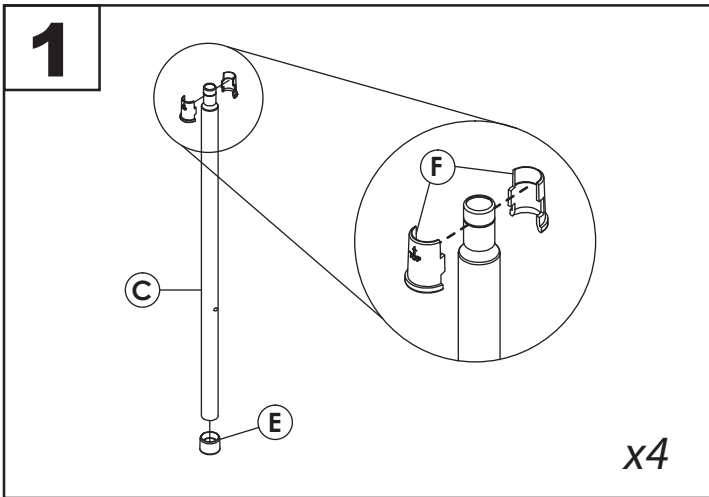

ENERGY COUNTER STOOL

Part # CS-CF-ENRG XX

16-0111

PARTS

Do not over tighten.
 Do not use power tools to assemble.