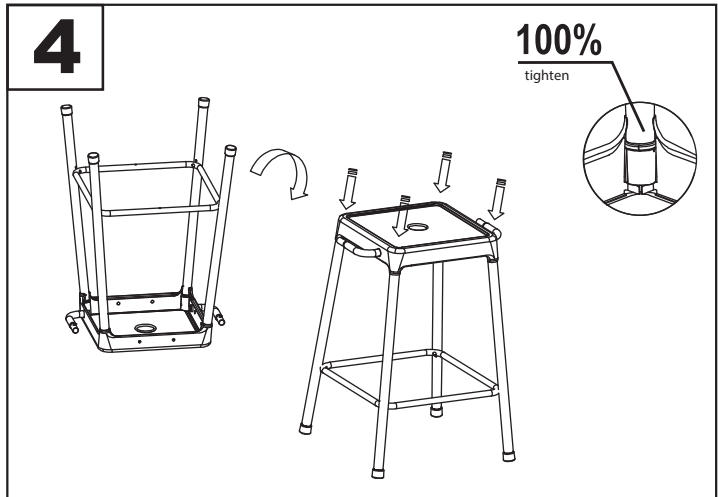

ENERGY COUNTER STOOL

Part # CS-CF-ENRG XX

16-0111

PARTS

Do not over tighten.
 Do not use power tools to assemble.