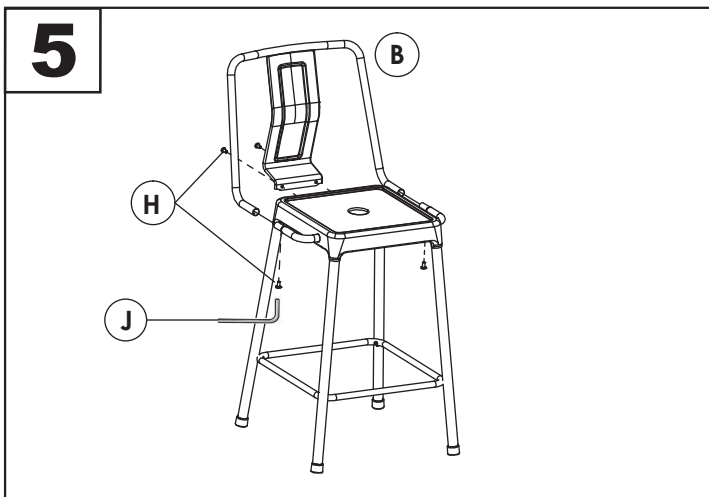

ENERGY COUNTER STOOL

Part # CS-CF-ENRG XX

16-0111

PARTS

Do not over tighten.
 Do not use power tools to assemble.