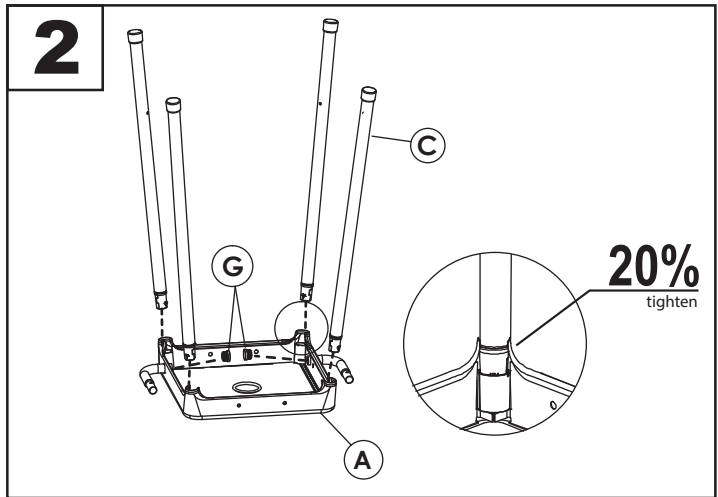

ENERGY COUNTER STOOL

Part # CS-CF-ENRG XX

16-0111

PARTS

Do not over tighten.
 Do not use power tools to assemble.