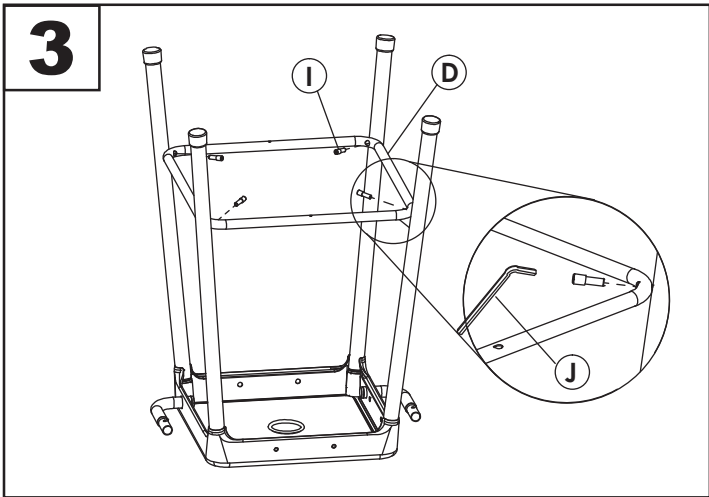

ENERGY COUNTER STOOL

Part # CS-CF-ENRG XX

16-0111

PARTS

Do not over tighten.
 Do not use power tools to assemble.