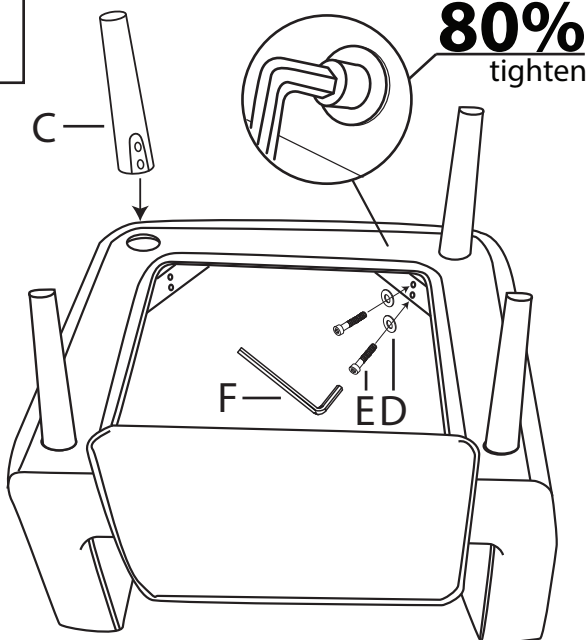

Rockwell Chair + Ottoman Set

Part # C2-RKWL XX

160630

PARTS

1

2

3

4

Do not over tighten.
 Do not use power tools to assemble.

Rockwell Chair + Ottoman Set

Part # C2-RKWL XX

16-0630

PARTS

1

2

3