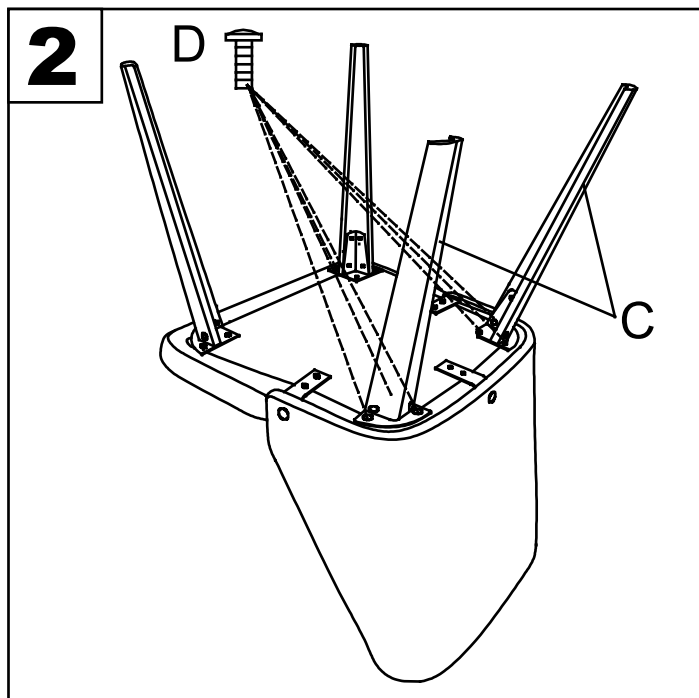

GALANTI CHAIR

Part # CH-GAL XX+XX

191115

PARTS

A

2PCS FRONT LEGS B

2PCS REAR LEGS C

x12+1 6x20mm D

E

Do not over tighten.
 Do not use power tools to assemble.