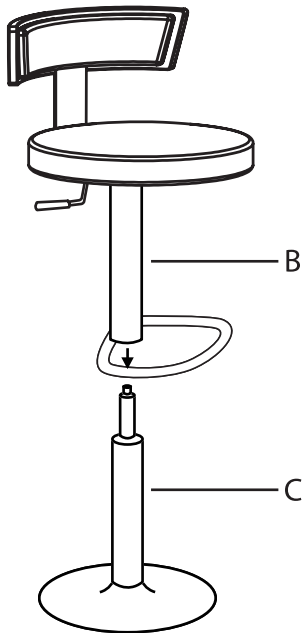

Weller Bar Stool

Part # BS-WELLR XX+XX

20-0319

PARTS

1

2

3

4

SIT TO SECURE

Do not over tighten.
Do not use power tools to assemble.

WARNING:

- DO NOT STAND ON OR USE THIS STOOL AS A STEP LADDER.
- THIS STOOL IS MEANT TO SEAT ONLY ONE PERSON AT A TIME
- ALL BOLTS, SCREWS, AND KNOBS MUST BE TIGHTLY SECURED, AND SHOULD BE CHECKED AT LEAST EVERY 4 MONTHS.
- IF PARTS ARE MISSING, BROKEN, DAMAGED OR WORN, THEN STOP USING THE PRODUCT UNTIL REPAIRS ARE MADE USING FACTORY AUTHORIZED PARTS.