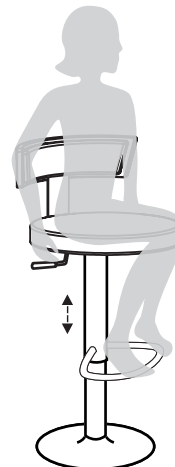

Weller Bar Stool

Part # BS-WELLR XX+XX

20-0319

PARTS

1

2

3

4

SIT TO SECURE

Do not over tighten.
Do not use power tools to assemble.

WARNING:

- DO NOT STAND ON OR USE THIS STOOL AS A STEP LADDER.
- THIS STOOL IS MEANT TO SEAT ONLY ONE PERSON AT A TIME
- ALL BOLTS, SCREWS, AND KNOBS MUST BE TIGHTLY SECURED, AND SHOULD BE CHECKED AT LEAST EVERY 4 MONTHS.
- IF PARTS ARE MISSING, BROKEN, DAMAGED OR WORN, THEN STOP USING THE PRODUCT UNTIL REPAIRS ARE MADE USING FACTORY AUTHORIZED PARTS.