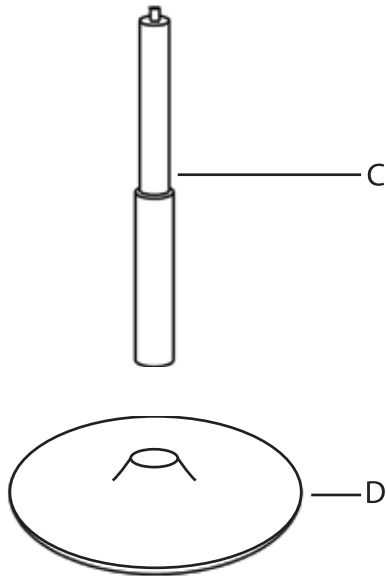

Weller Bar Stool

Part # BS-WELLR XX+XX

20-0319

PARTS

1

2

3

4

SIT TO SECURE

Do not over tighten.
Do not use power tools to assemble.

WARNING:

- DO NOT STAND ON OR USE THIS STOOL AS A STEP LADDER.
- THIS STOOL IS MEANT TO SEAT ONLY ONE PERSON AT A TIME
- ALL BOLTS, SCREWS, AND KNOBS MUST BE TIGHTLY SECURED, AND SHOULD BE CHECKED AT LEAST EVERY 4 MONTHS.
- IF PARTS ARE MISSING, BROKEN, DAMAGED OR WORN, THEN STOP USING THE PRODUCT UNTIL REPAIRS ARE MADE USING FACTORY AUTHORIZED PARTS.