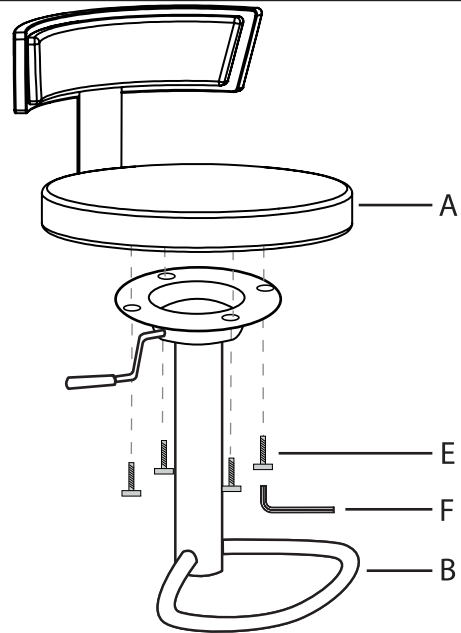

Weller Bar Stool

Part # BS-WELLR XX+XX

20-0319

PARTS

1

2

3

4

SIT TO SECURE

Do not over tighten.
Do not use power tools to assemble.

WARNING:

- DO NOT STAND ON OR USE THIS STOOL AS A STEP LADDER.
- THIS STOOL IS MEANT TO SEAT ONLY ONE PERSON AT A TIME
- ALL BOLTS, SCREWS, AND KNOBS MUST BE TIGHTLY SECURED, AND SHOULD BE CHECKED AT LEAST EVERY 4 MONTHS.
- IF PARTS ARE MISSING, BROKEN, DAMAGED OR WORN, THEN STOP USING THE PRODUCT UNTIL REPAIRS ARE MADE USING FACTORY AUTHORIZED PARTS.