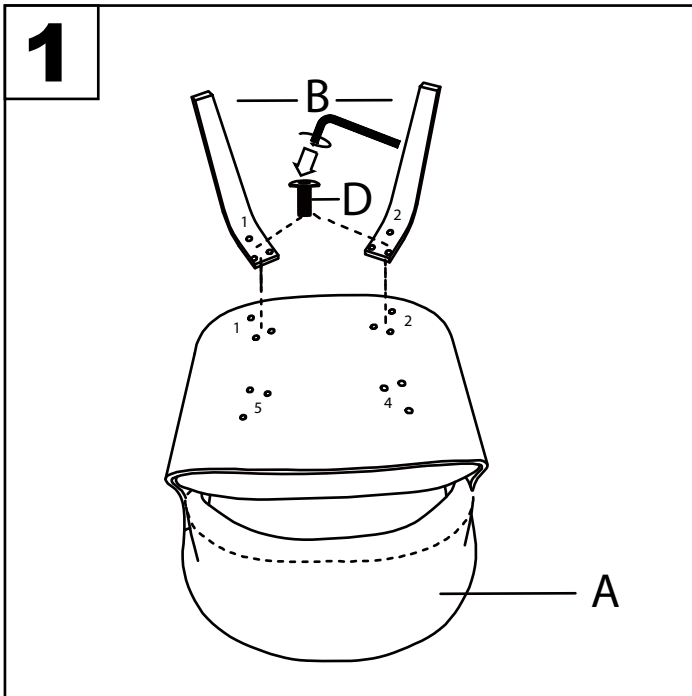

Curvo Accent Chair

Part # CH-CRVTFT XX

121016

PARTS

A
 B Front Legs x2
 C Rear Legs x 2
 D x 12+1
 6x30mm
 E

Do not over tighten.
 Do not use power tools to assemble.