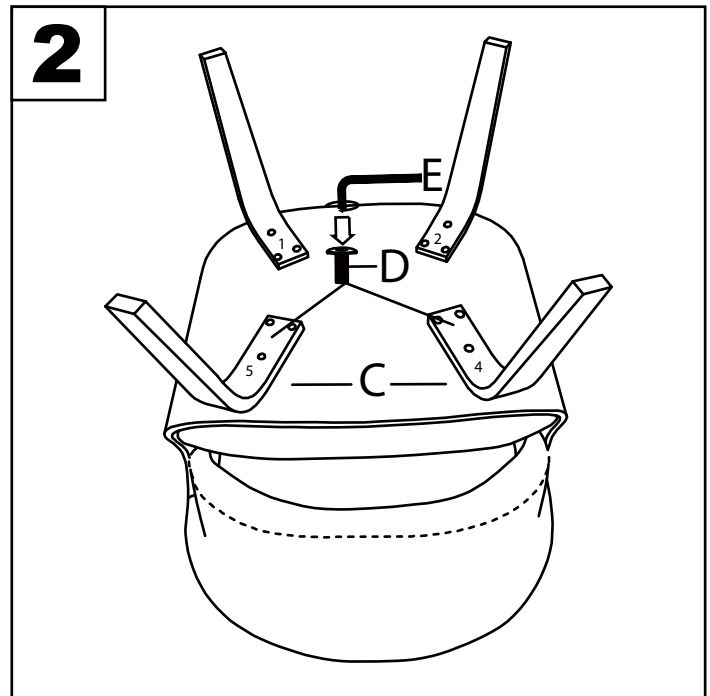

Curvo Accent Chair

Part # CH-CRVTFT XX

121016

PARTS

A
 B Front Legs x2
 C Rear Legs x 2
 D x 12+1
 6x30mm
 E

Do not over tighten.
 Do not use power tools to assemble.