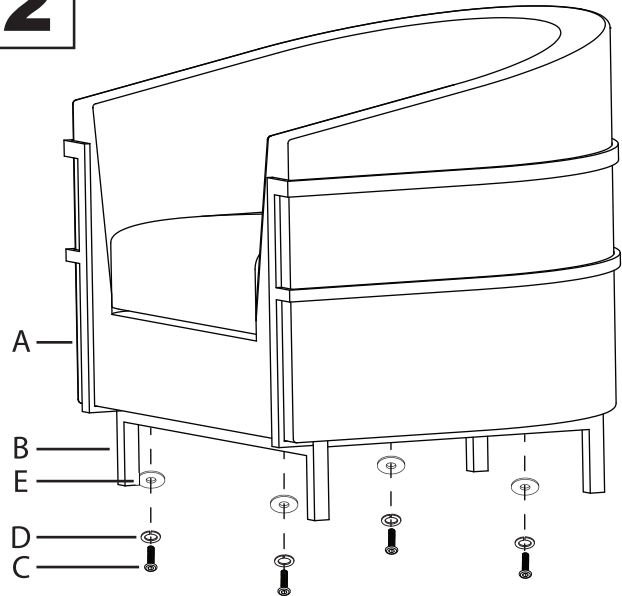

Colby Tub Chair

Part # CH-CLBY XX+XX

17-0926

PARTS

D

E

1

2

3

Do not over tighten.
Do not use power tools to assemble.