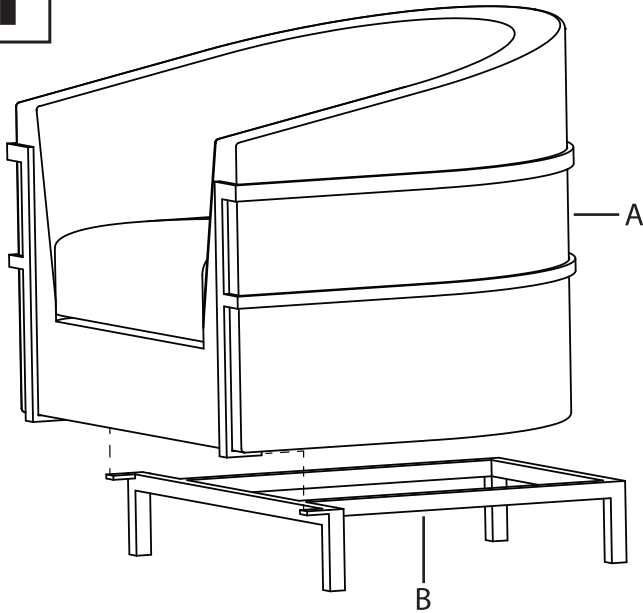

Colby Tub Chair

Part # CH-CLBY XX+XX

17-0926

PARTS

D

E

1