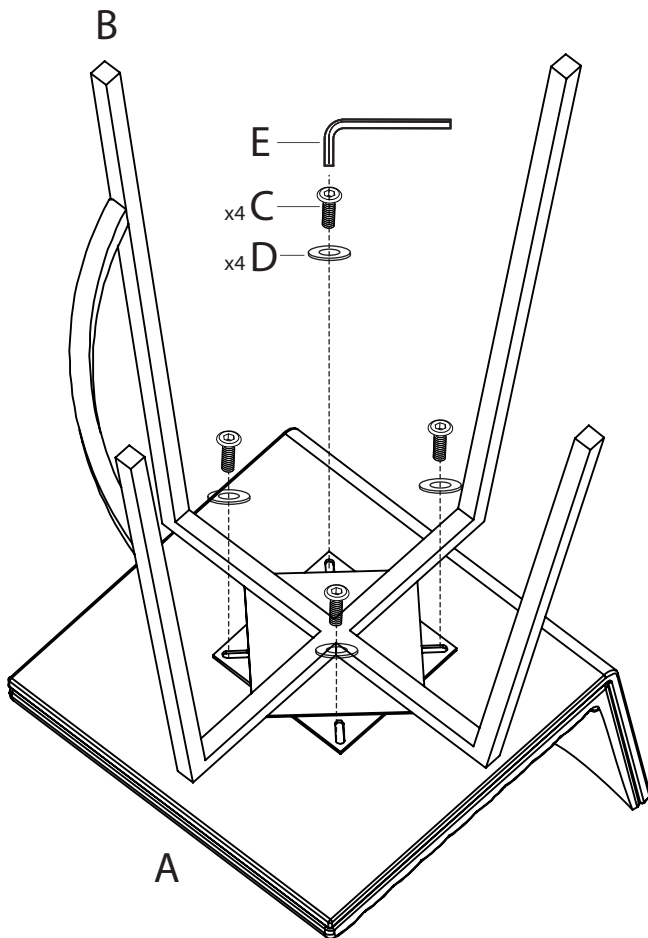

Mason Swivel Counter Stool

Part # B26-MSNSW UP XX+XX

20-0320

PARTS

A

B

x4
(M8x30mm)
C

x4
D

E

1

2

Do not over tighten.
Do not use power tools to assemble.