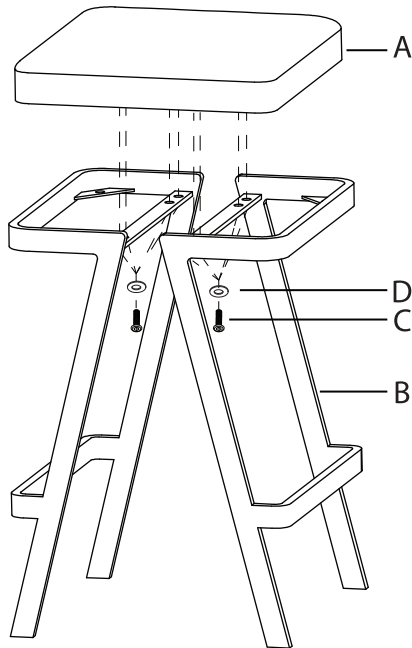

Part # CS-SVEN XX+XX

18-0328

PARTS

A

B

x12
M6x35mm

C

x12

D

E

1

2

3

Do not over tighten.
Do not use power tools to assemble.