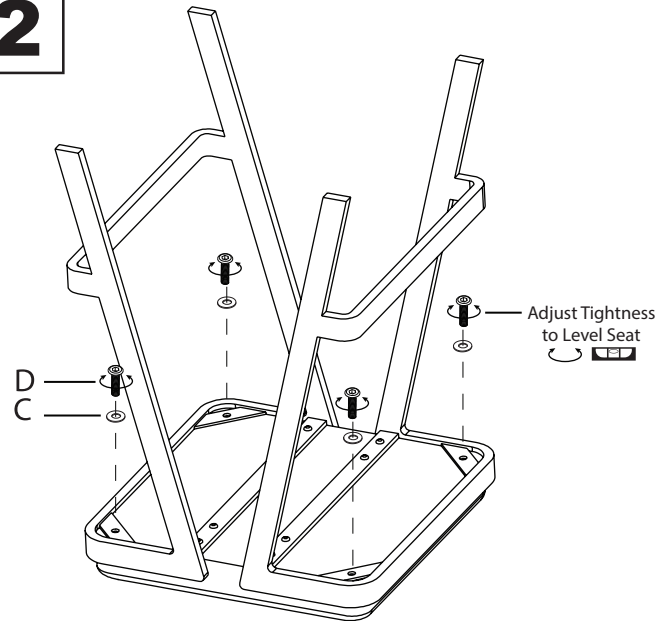

Part # CS-SVEN XX+XX

18-0328

PARTS

A

B

x12
M6x35mm

C

x12

D

E

1

2

3

Do not over tighten.
Do not use power tools to assemble.