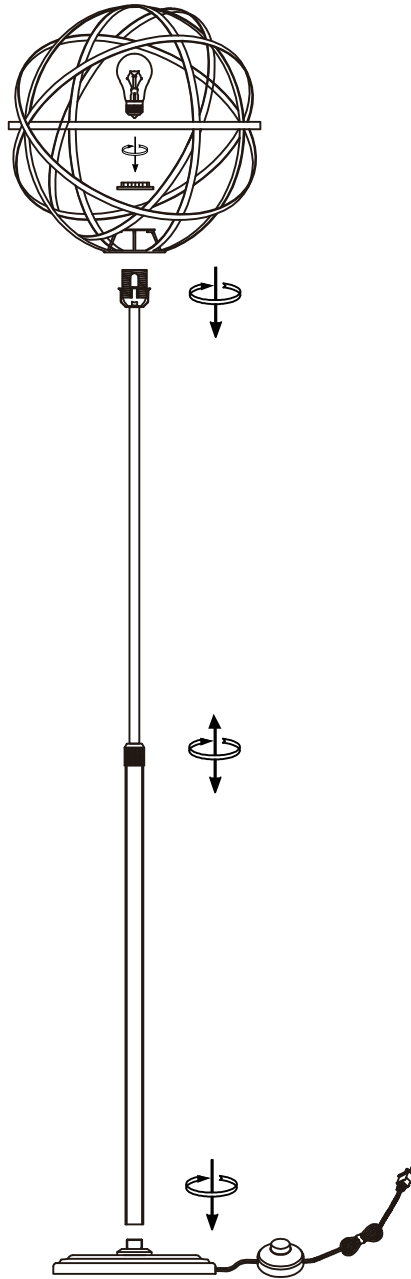

Part # LS-LINX XX

091106

**CAUTION**

For indoor use only. Keep out of reach of children and animals. Place on flat surface and away from flammable materials. Never operate this appliance if it has a damaged cord, plug or cable. Keep cord away from heated and/or damp areas.

Use 120V~60Hz, 60 watt max. type A E26 bulb only.