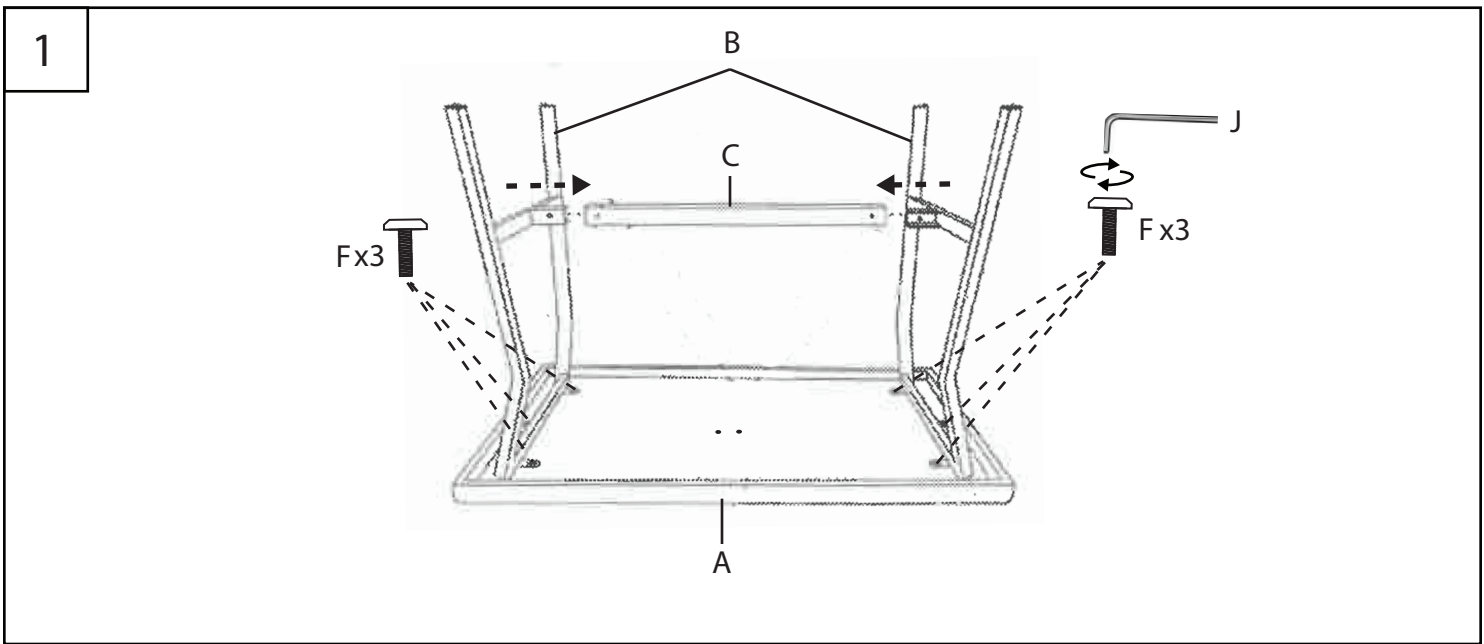

Wishbone Counter Table

Part # CT-WSHBN XX+XX

18-0418

PARTS						TOOLS				
										
A	B	C	D	E	F x8 M6 15mm	G x2 M8 30mm	H x2	I x2	J	

Do not over tighten.
 Do not use power tools to assemble.