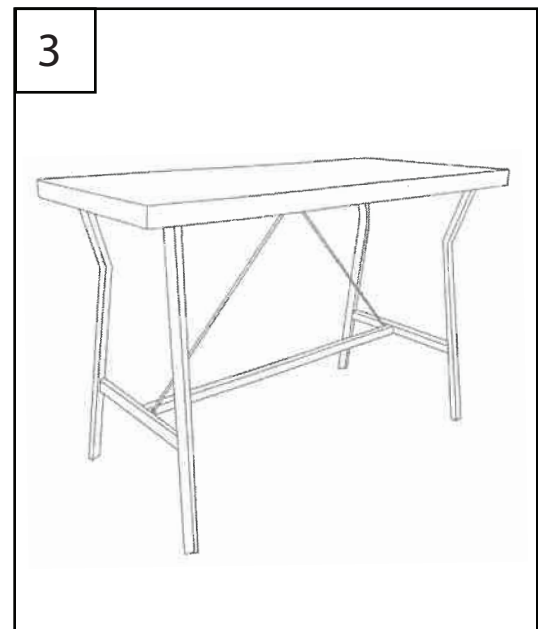

Wishbone Counter Table

Part # CT-WSHBN XX+XX

18-0418

PARTS						TOOLS				
										
A	B	C	D	E	F x8 M6 15mm	G x2 M8 30mm	H x2	I x2	J	

Do not over tighten.
 Do not use power tools to assemble.