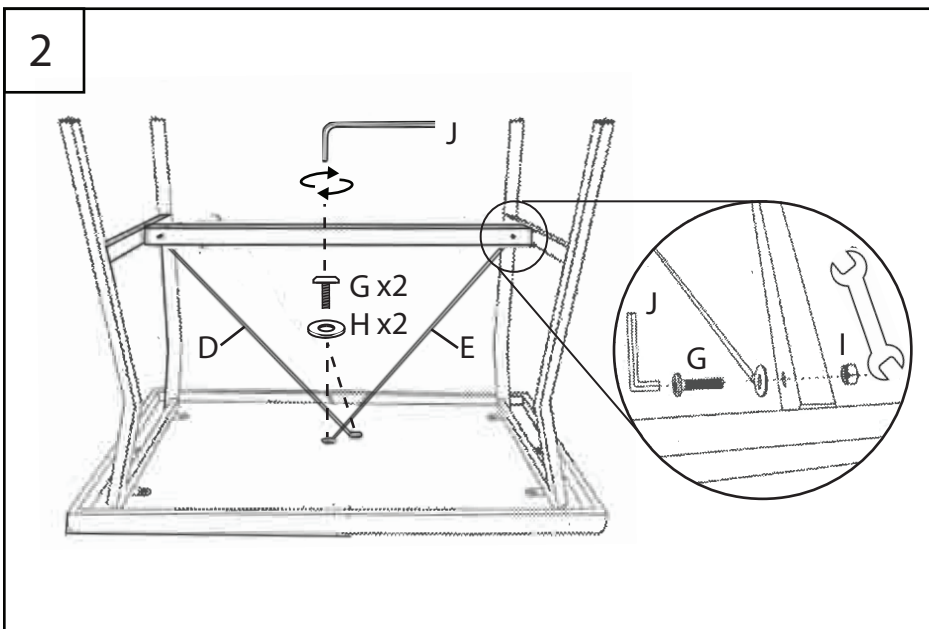

Wishbone Counter Table

Part # CT-WSHBN XX+XX

18-0418

PARTS						TOOLS				
										
A	B	C	D	E	F x8 M6 15mm	G x2 M8 30mm	H x2	I x2	J	

Do not over tighten.
 Do not use power tools to assemble.