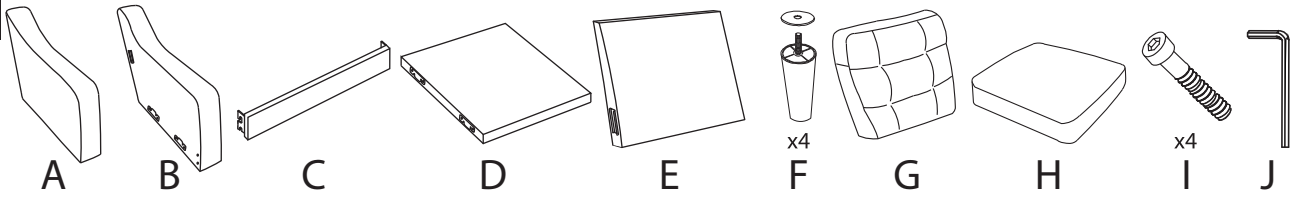

Maverick Accent Chair

Part # CH-MAVRK XX

170120

PARTS

Do not over tighten.
Do not use power tools to assemble.