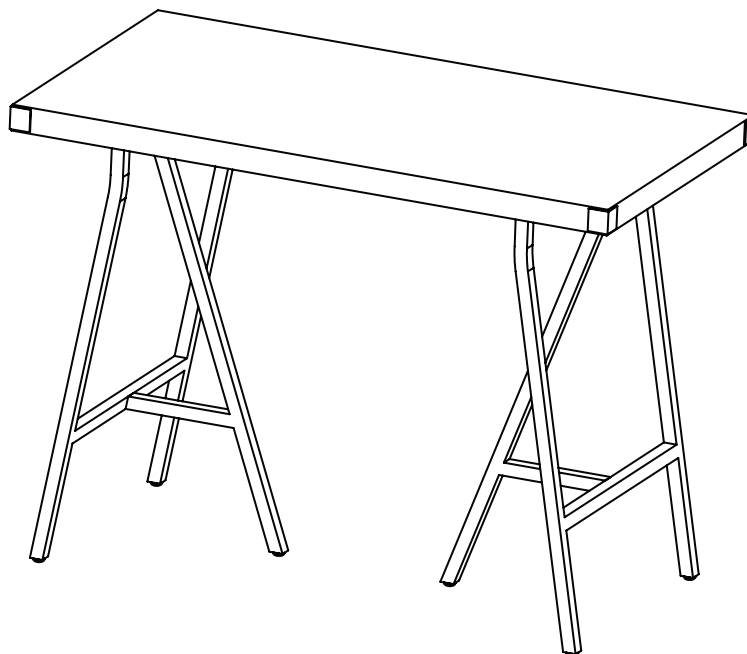

Trestle Counter Table

Part # T36-TRST XX

19-0430

PARTS

1

Repeat 1x

2

3

Do not over tighten.
Do not use power tools to assemble.