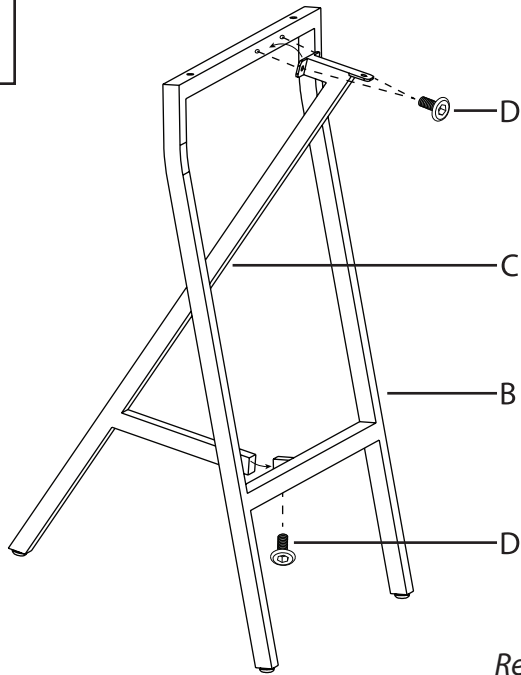

Trestle Counter Table

Part # T36-TRST XX

19-0430

PARTS

A

x2
B

x2
C

x8
(M6x12mm)
D

x4
(M6x34mm)
E

F

1

Repeat 1x

2

3

Do not over tighten.
Do not use power tools to assemble.