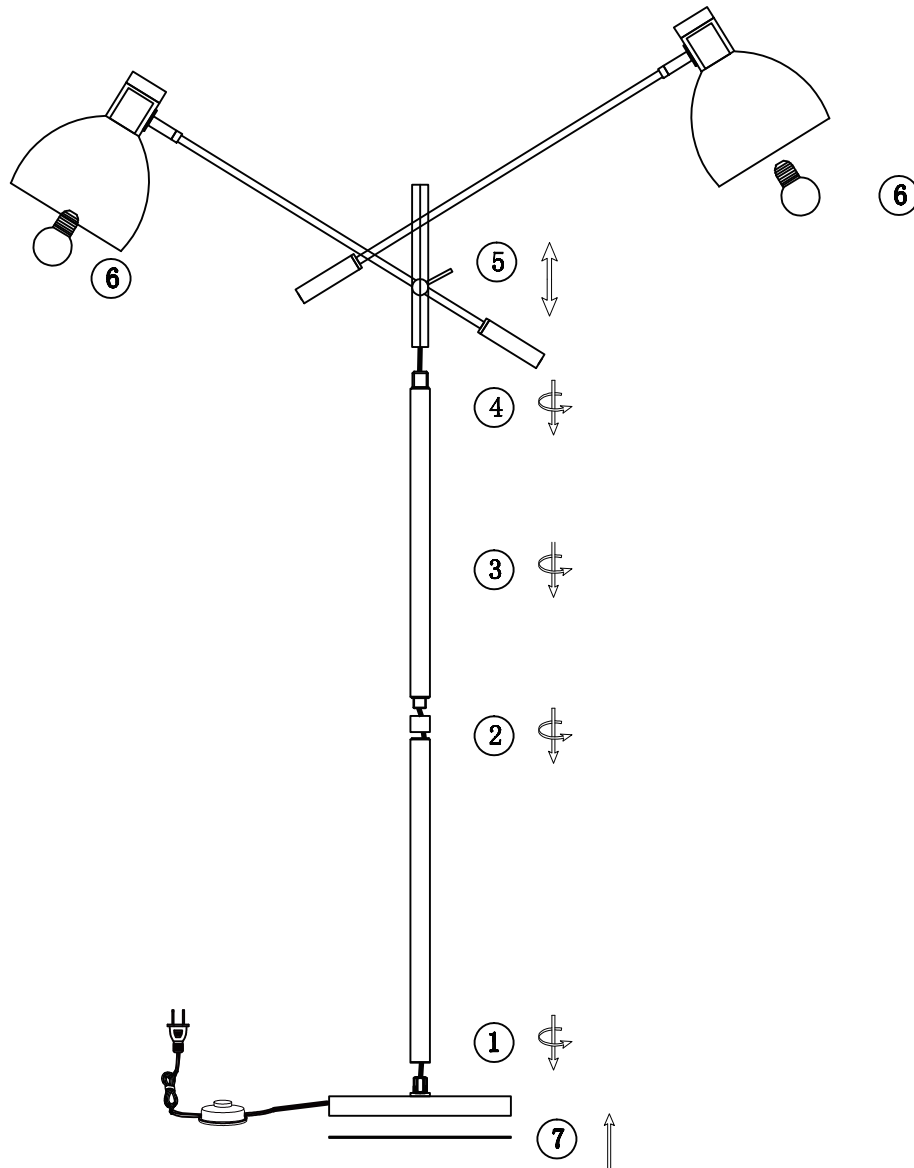

Part # LS-PXDUOFL XX

091106

## CAUTION

For indoor use only. Keep out of reach of children and animals. Place on flat surface and away from flammable materials. Never operate this appliance if it has a damaged cord, plug or cable. Keep cord away from heated and/or damp areas.

Use 120V~60Hz, 40 watt max. type A E26 bulb only.