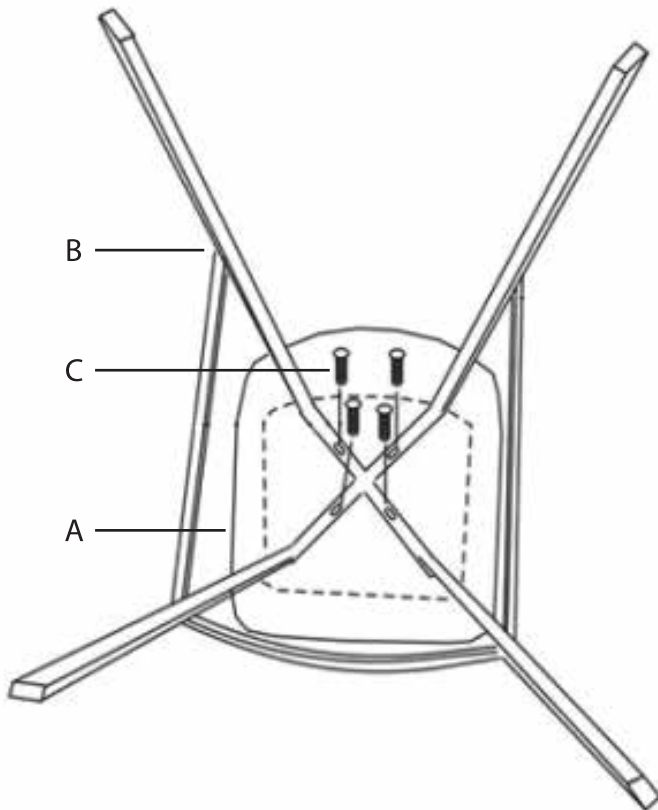

Wayne Counter Stool

Part # B26-WYNE XX+XX

20-0320

PARTS**1****2**

Do not over tighten.
Do not use power tools to assemble.