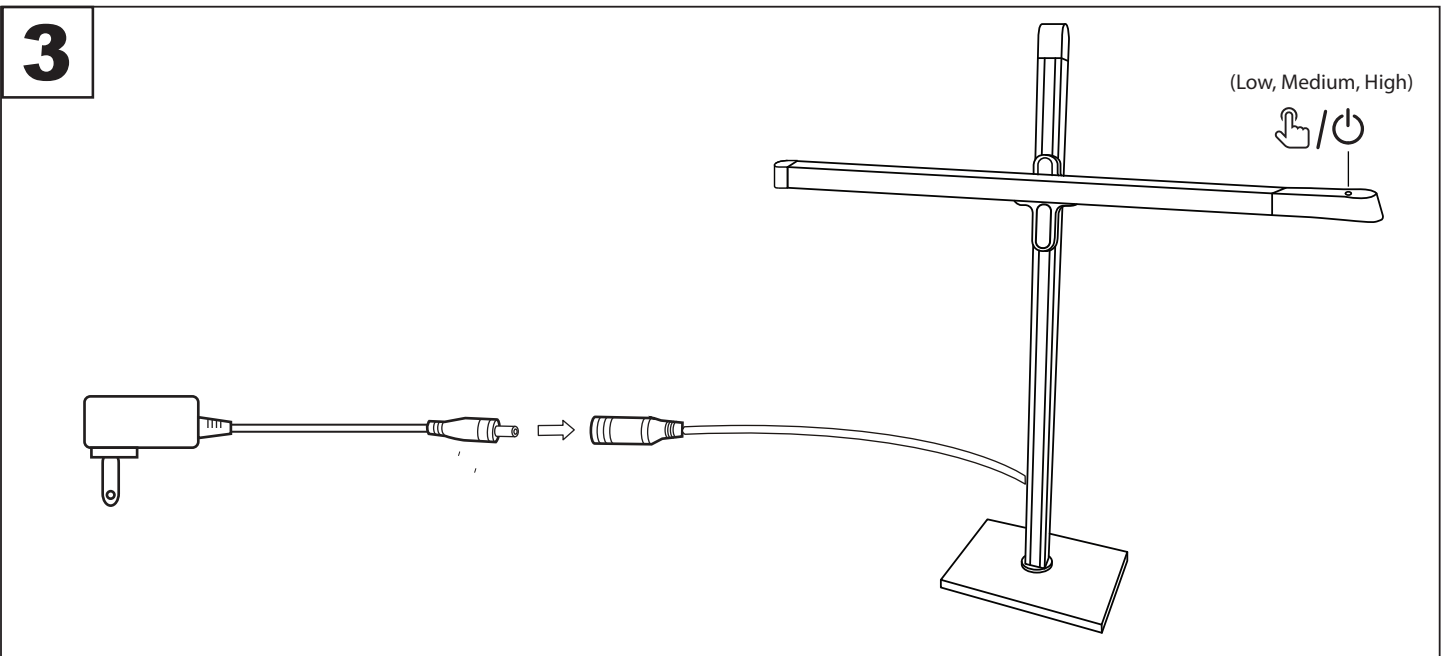

Spire Floor Lamp

Part # LS-SPIREFL XX

20-0414

PARTS

CAUTION

For indoor use only. Keep out of reach of children and animals. Place on flat surface and away from flammable materials. Never operate this appliance if it has a damaged cord, plug or cable. Keep cord away from heated and/or damp places. Use only the included power adapter