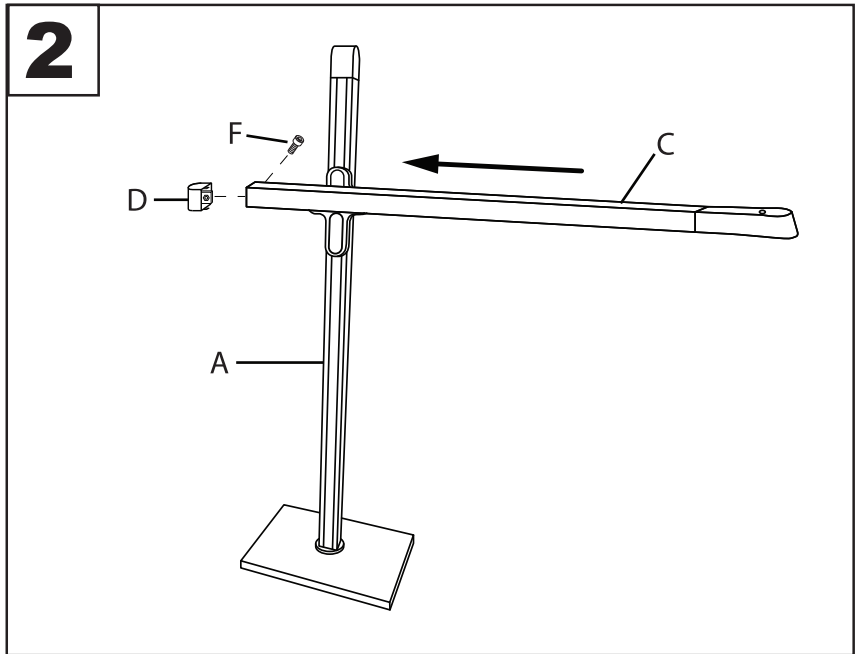

Spire Floor Lamp

Part # LS-SPIREFL XX

20-0414

PARTS

CAUTION

For indoor use only. Keep out of reach of children and animals. Place on flat surface and away from flammable materials. Never operate this appliance if it has a damaged cord, plug or cable. Keep cord away from heated and/or damp places. Use only the included power adapter

Do not over tighten.
 Do not use power tools to assemble.