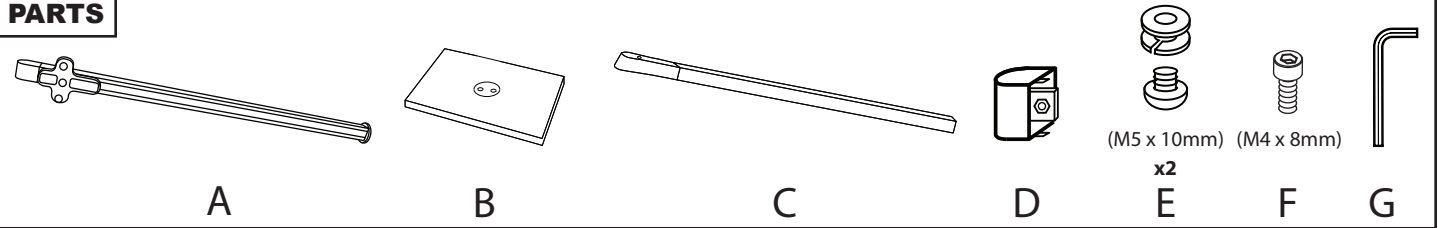

Spire Floor Lamp

Part # LS-SPIREFL XX

20-0414

PARTS

CAUTION

For indoor use only. Keep out of reach of children and animals. Place on flat surface and away from flammable materials. Never operate this appliance if it has a damaged cord, plug or cable. Keep cord away from heated and/or damp places. Use only the included power adapter

Do not over tighten.
 Do not use power tools to assemble.