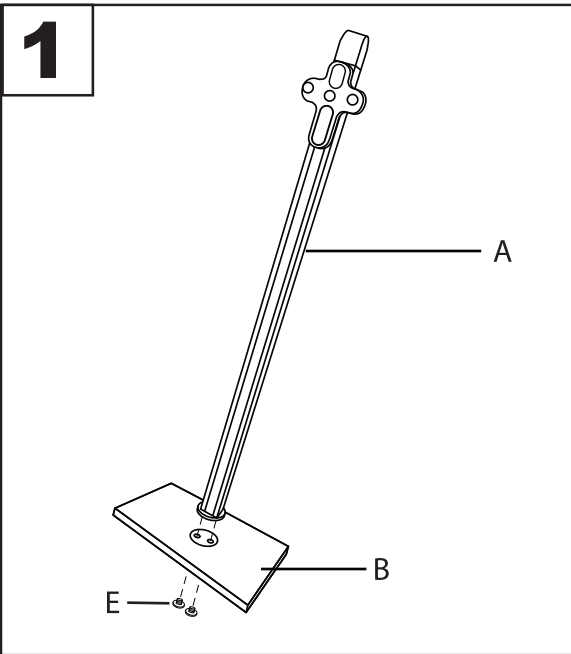

Spire Floor Lamp

Part # LS-SPIREFL XX

20-0414

PARTS

CAUTION

For indoor use only. Keep out of reach of children and animals. Place on flat surface and away from flammable materials. Never operate this appliance if it has a damaged cord, plug or cable. Keep cord away from heated and/or damp places. Use only the included power adapter

Do not over tighten.
 Do not use power tools to assemble.