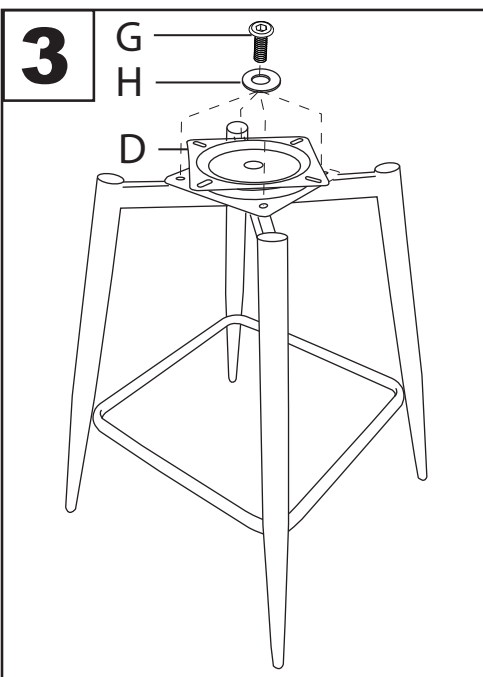

Pebble Bar Stool

Part # BS-PEB XX+ XX

20-0226

Do not over tighten.
 Do not use power tools to assemble.