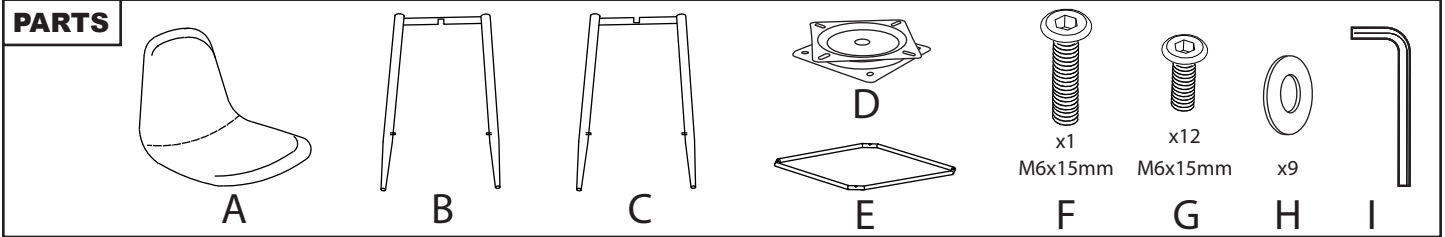

Pebble Bar Stool

Part # BS-PEB XX+ XX

20-0226

Do not over tighten.
 Do not use power tools to assemble.