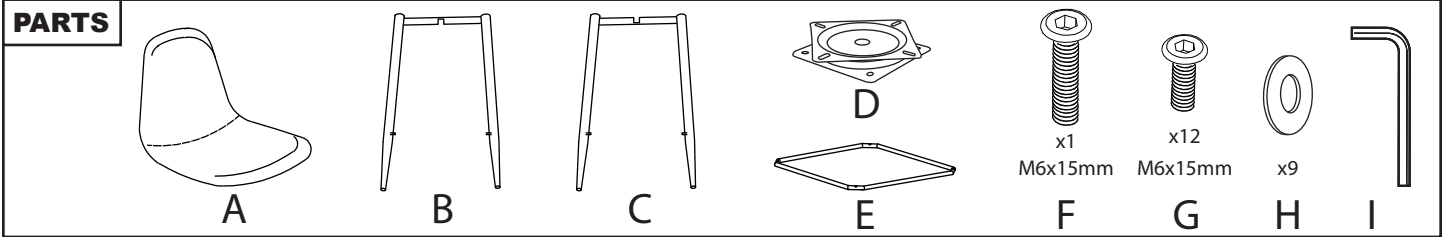

# Pebble Counter Stool

Part # CS-PEB XX+XX

20-0226

Do not over tighten.  
 Do not use power tools to assemble.