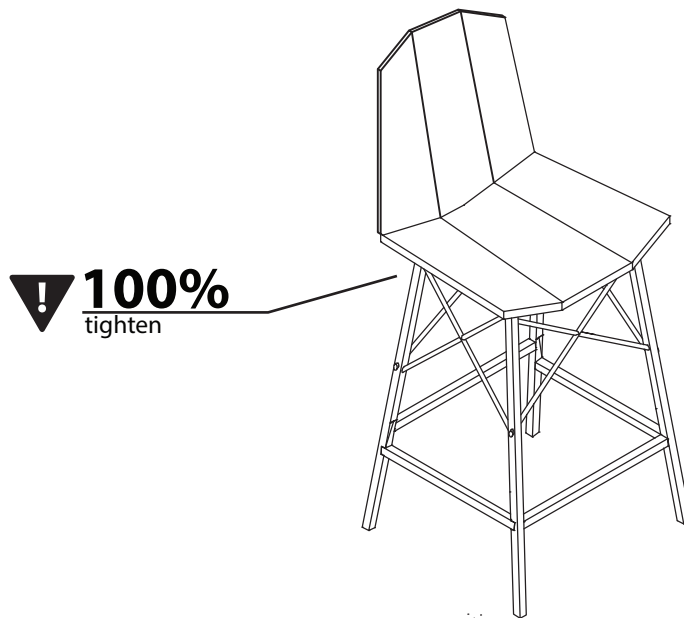

# Java Counter Stool

Part # B26-JAVA XX+XX

18-0115

**PARTS**

**1**

**2**

Do not over tighten.  
Do not use power tools to assemble.