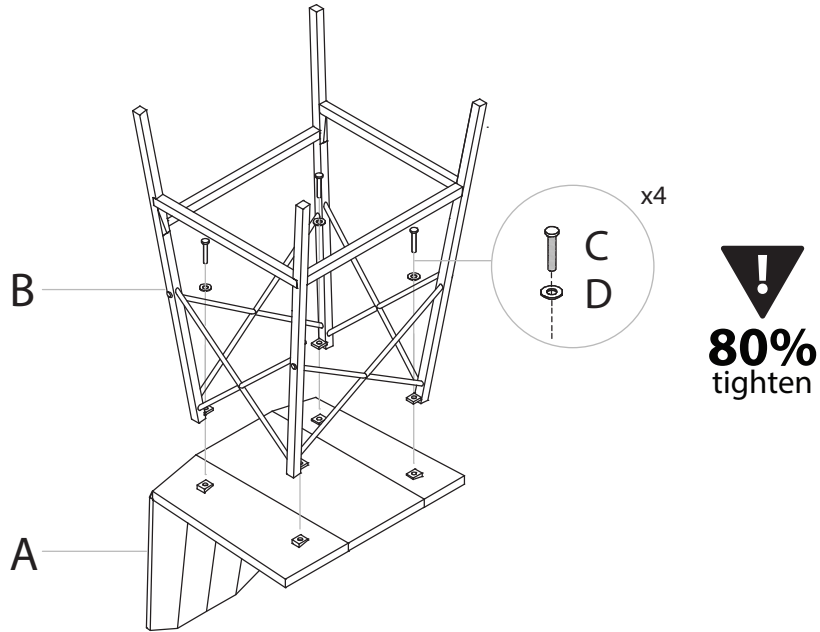

# Java Counter Stool

Part # B26-JAVA XX+XX

18-0115

**PARTS**

**1**

**2**

Do not over tighten.  
Do not use power tools to assemble.