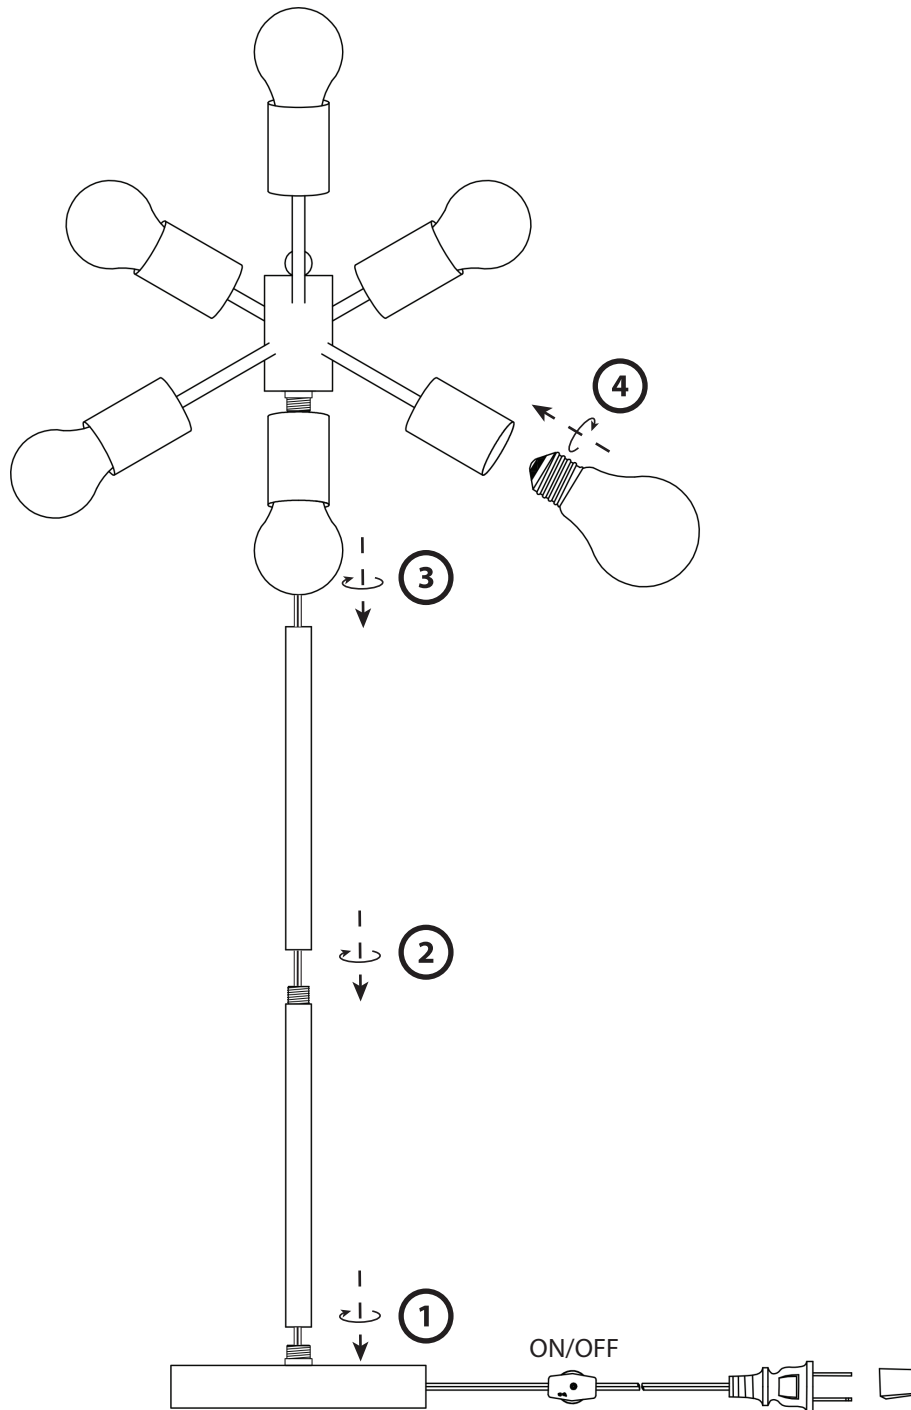

Part # L-SPRKTB XX+XX

031918

CAUTION

For indoor use only. Keep out of reach of children and animals. Place on flat surface and away from flammable materials. Never operate this appliance if it has a damaged cord, plug or cable. Keep cord away from heated and/or damp areas.

Use 120V~60Hz, 60 watt max. type A E26 bulb only.