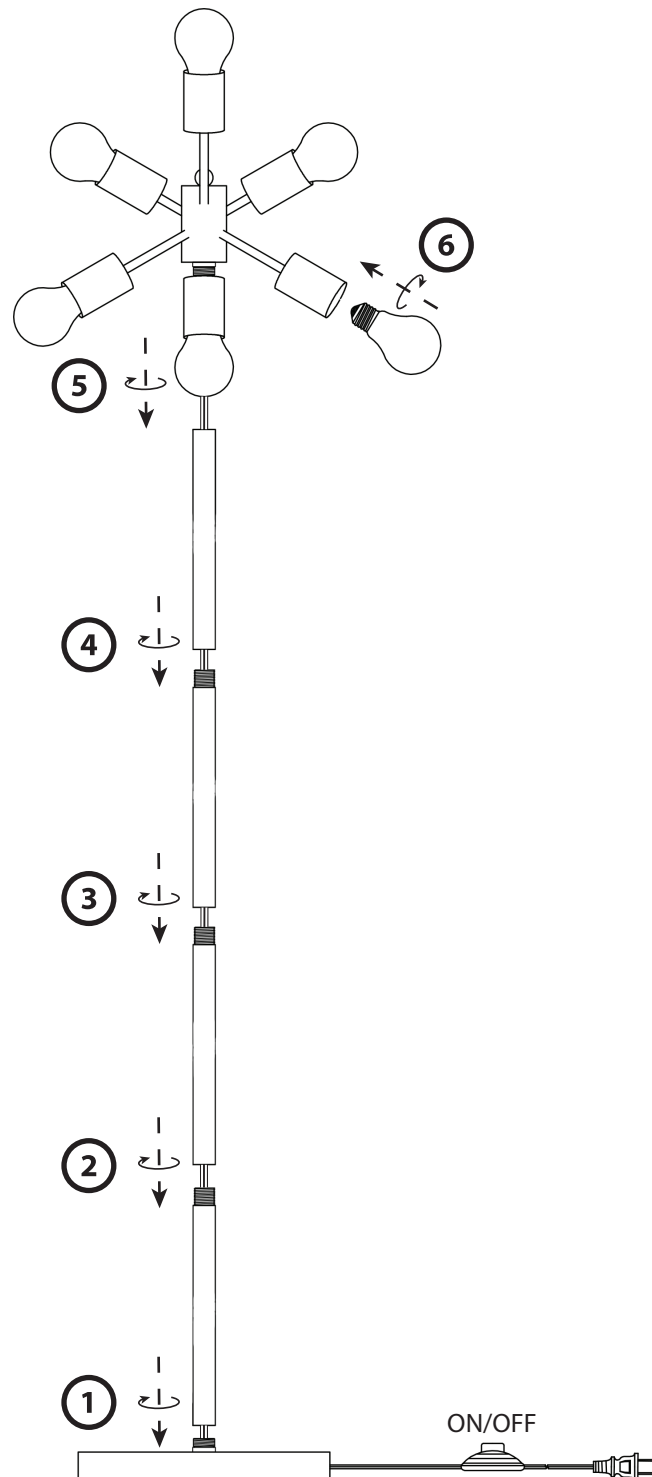

Part # L-SPRKFL XX+XX

031918

**CAUTION**

For indoor use only. Keep out of reach of children and animals. Place on flat surface and away from flammable materials. Never operate this appliance if it has a damaged cord, plug or cable. Keep cord away from heated and/or damp areas.

Use 120V~60Hz, 60 watt max. type A E26 bulb only.