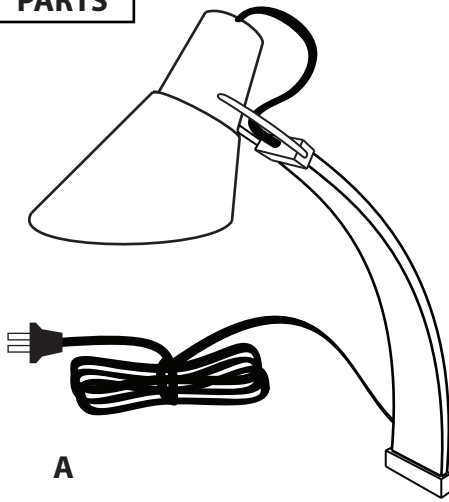

Noah Desk Lamp

Part # LS-NOAH

15-0720

PARTS

Do not over tighten.
 Do not use power tools to assemble.