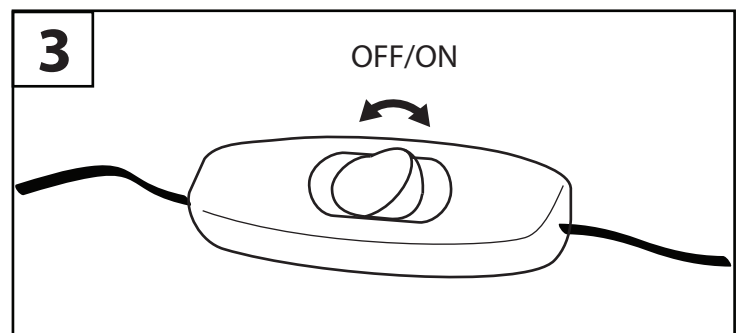

Noah Desk Lamp

Part # LS-NOAH

15-0720

PARTS

Do not over tighten.
 Do not use power tools to assemble.