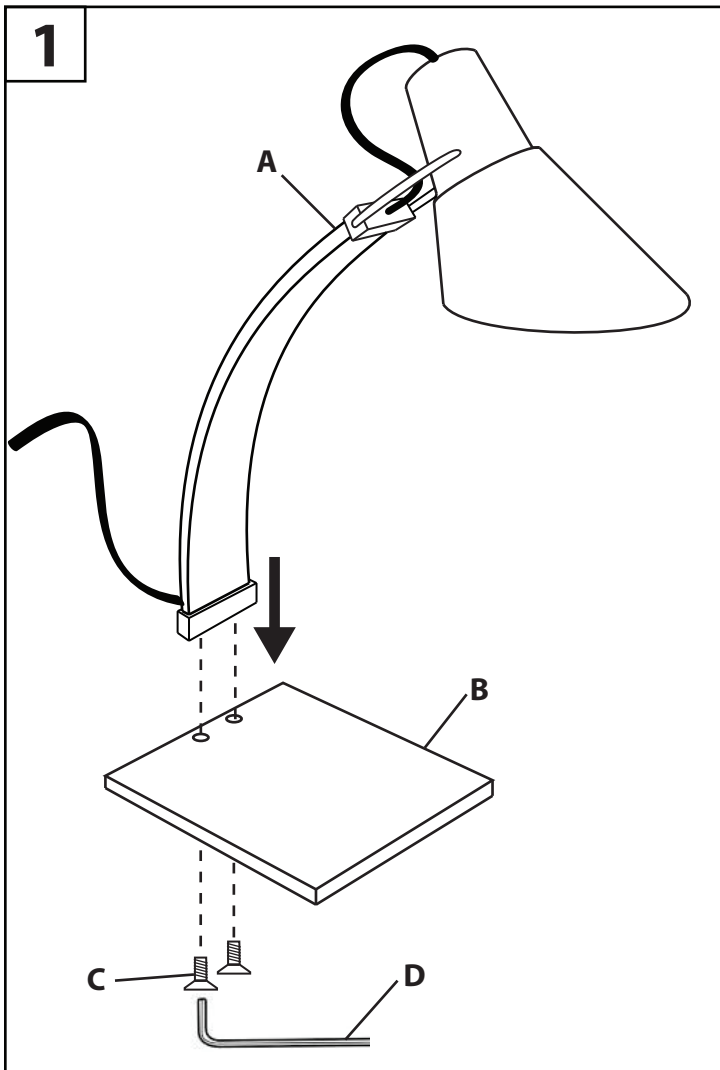

Noah Desk Lamp

Part # LS-NOAH

15-0720

PARTS

Do not over tighten.
 Do not use power tools to assemble.