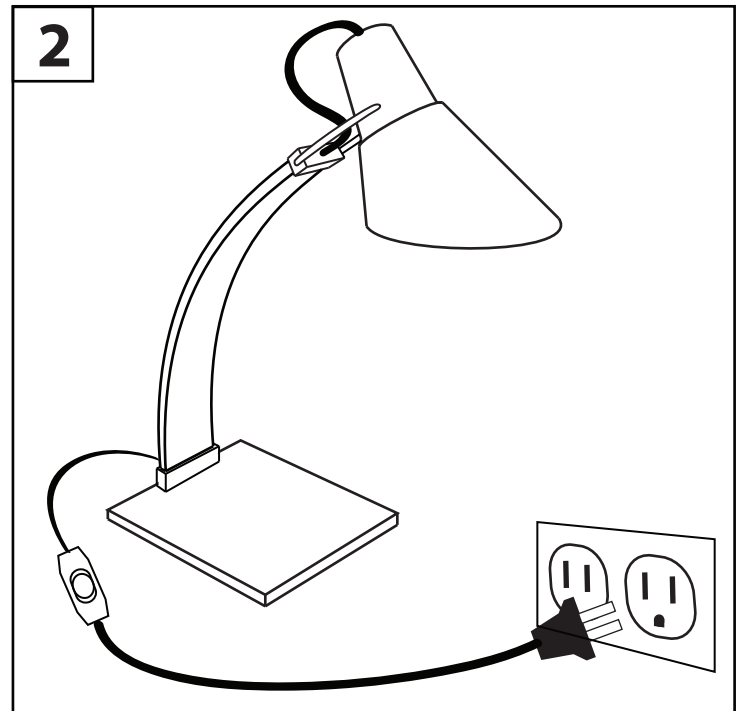

Noah Desk Lamp

Part # LS-NOAH

15-0720

PARTS

Do not over tighten.
 Do not use power tools to assemble.