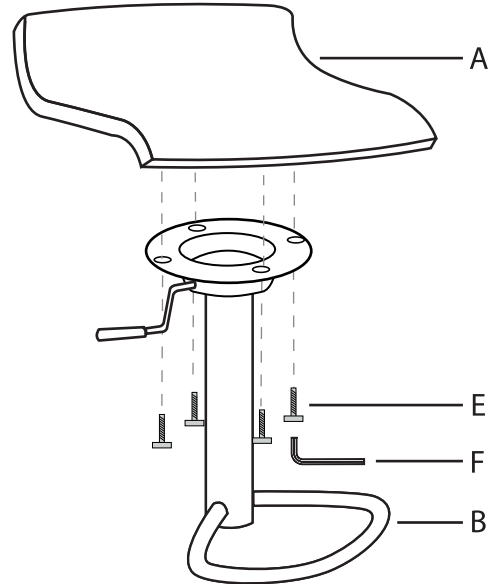

Cavale Bar Stool

Part # BS-CAVALE XX

20-0319

PARTS

A

B

C

D

x4
(M6x16mm)
E

F

1

REMOVE
BLACK CAP
AND THROW
AWAY

C

D

2

A

E

F

B

3

B

C

4

SIT TO SECURE