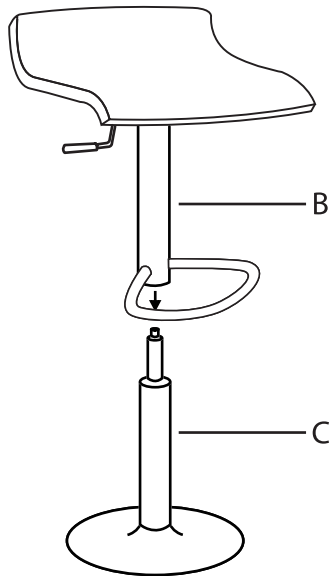

Cavale Bar Stool

Part # BS-CAVALE XX

20-0319

PARTS

A

B

C

D

x4
(M6x16mm)
E

F

1

REMOVE
BLACK CAP
AND THROW
AWAY

C

D

2

A

E

F

B

3

B

C

4

SIT TO SECURE