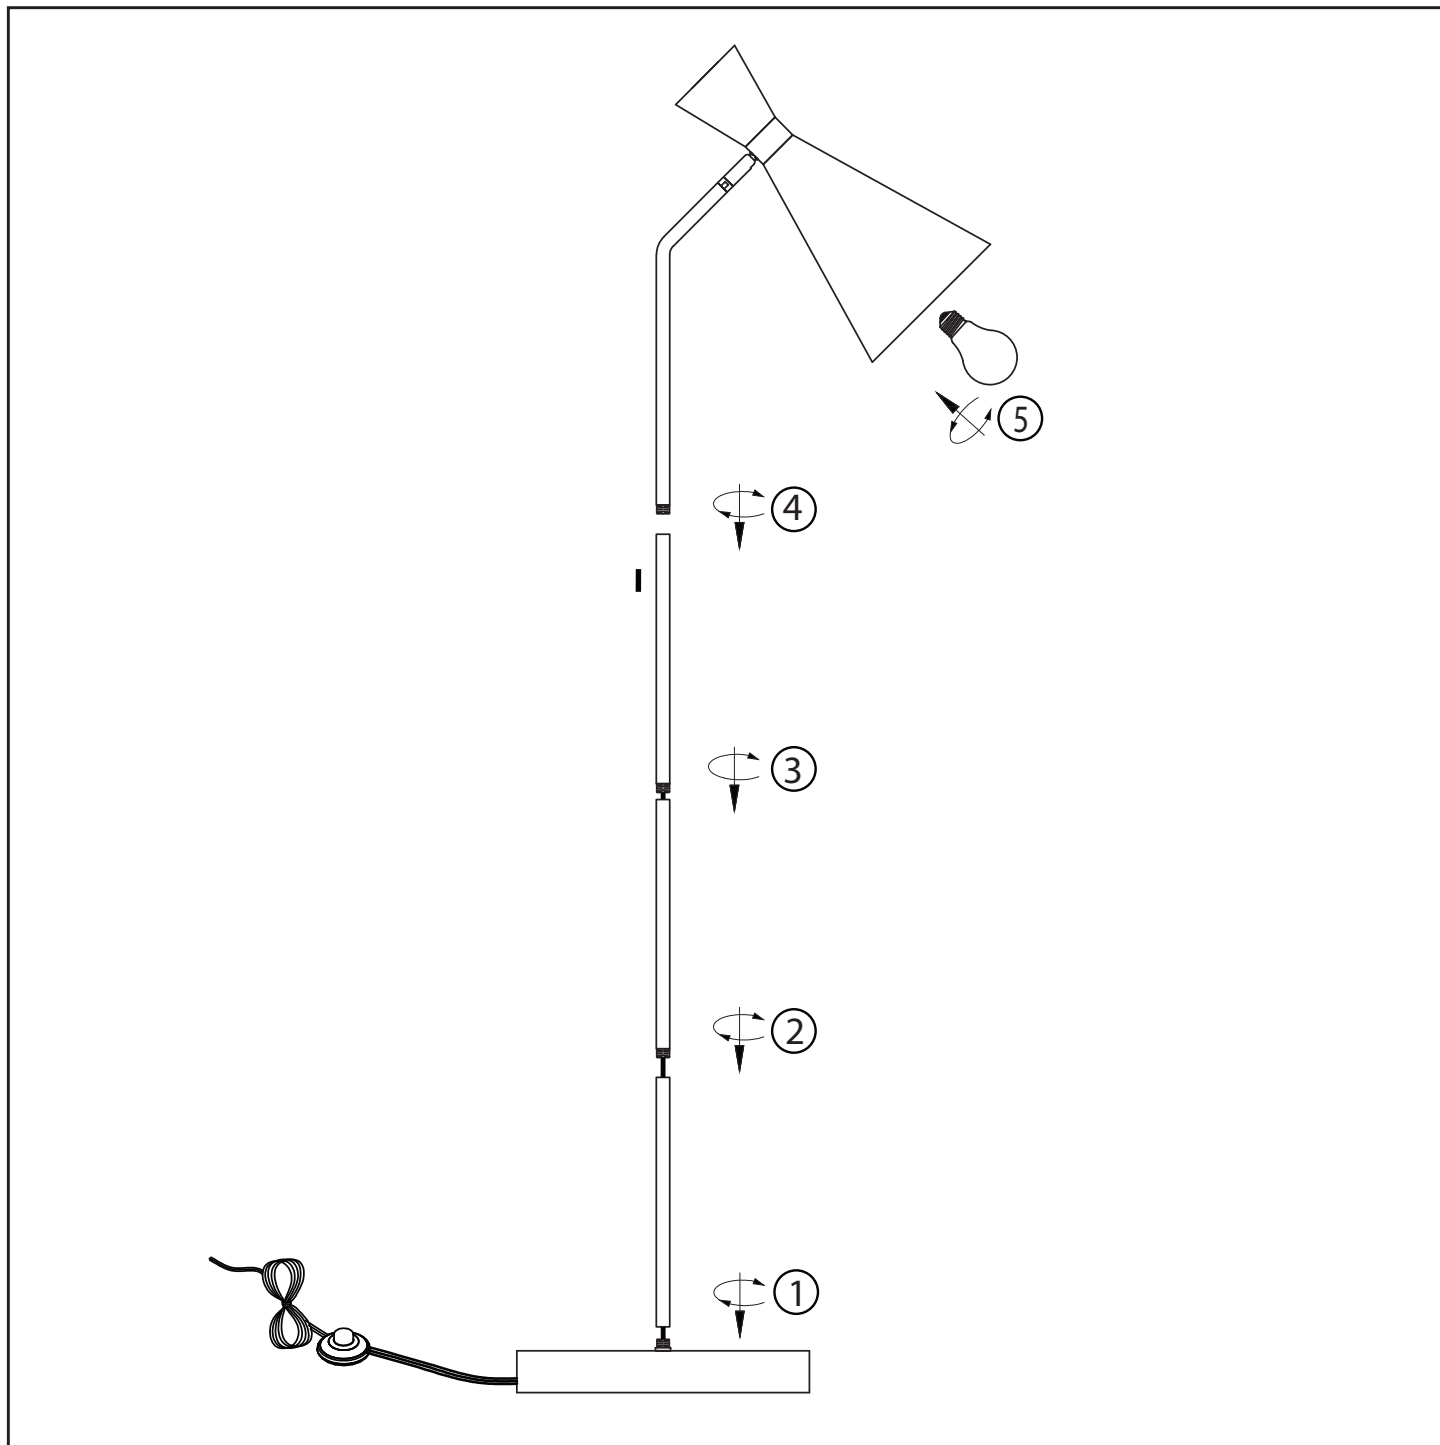

Part # LS-TUXFL XXXX

20-1029

**CAUTION**

For indoor use only. Keep out of reach of children and animals. Place on flat surface and away from flammable materials. Never operate this appliance if it has a damaged cord, plug or cable. Keep cord away from heated and/or damp areas.

Use 120V~60Hz, 40 watts (or LED equivalent) E26 bulb only.

Do not over tighten.
Do not use power tools to assemble.