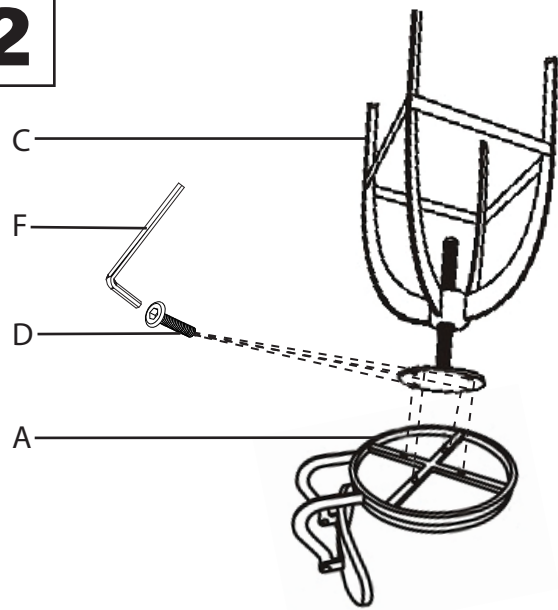

Dakota Mid-Back Barstool

Part # BS-DAKMB XXXX

20-0330

PARTS

1

2

3

Do not over tighten.
 Do not use power tools to assemble.