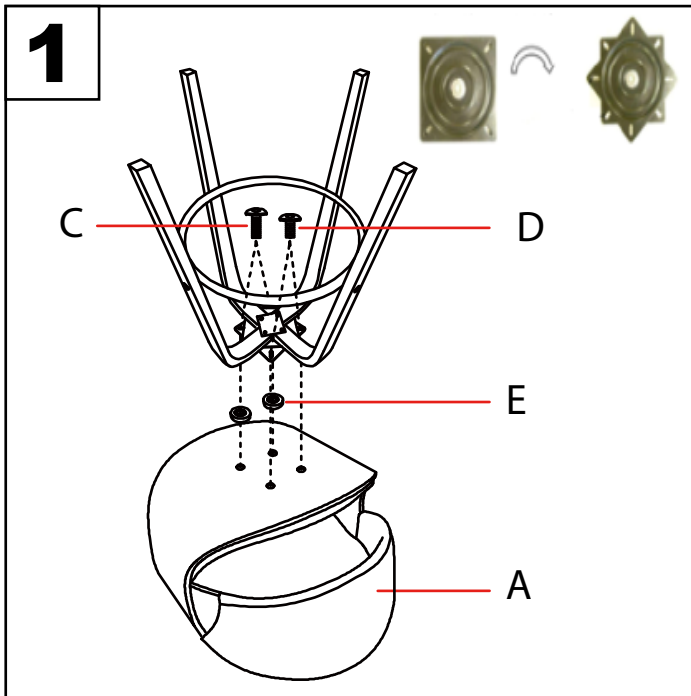

Curvini Counter Stool

Part # CS-CRVNI XX

131016

PARTS

A

B

Do not over tighten.
 Do not use power tools to assemble.