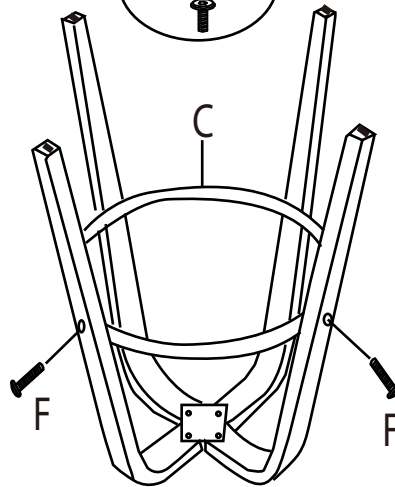

# Trilogy 24" Counter Stool

Part # B24-TRILOR XX2

18-1213

**PARTS**

A

x4  
B

C

D

E

M6\*25MM  
4PCS+1EXT

F

M6\*20MM  
8PCS+1EXT

G

M6\*16MM  
4PCS+1EXT

H

x4  
J

K

**1**

**2**

**3**

b) Step 1 & 2

**4**

← FRONT

**5**