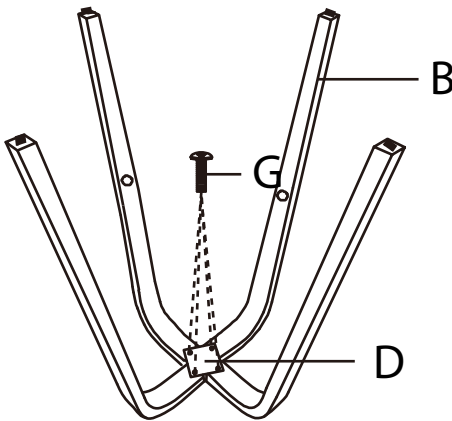

# Trilogy 24" Counter Stool

Part # B24-TRILOR XX2

18-1213

**PARTS**

A

x4  
B

C

D

E

M6\*25MM  
4PCS+1EXT

F

M6\*20MM  
8PCS+1EXT

G

M6\*16MM  
4PCS+1EXT

H

x4  
J

K

**1**

**2**

**3**

b) Step 1 & 2

**4**

← FRONT

**5**