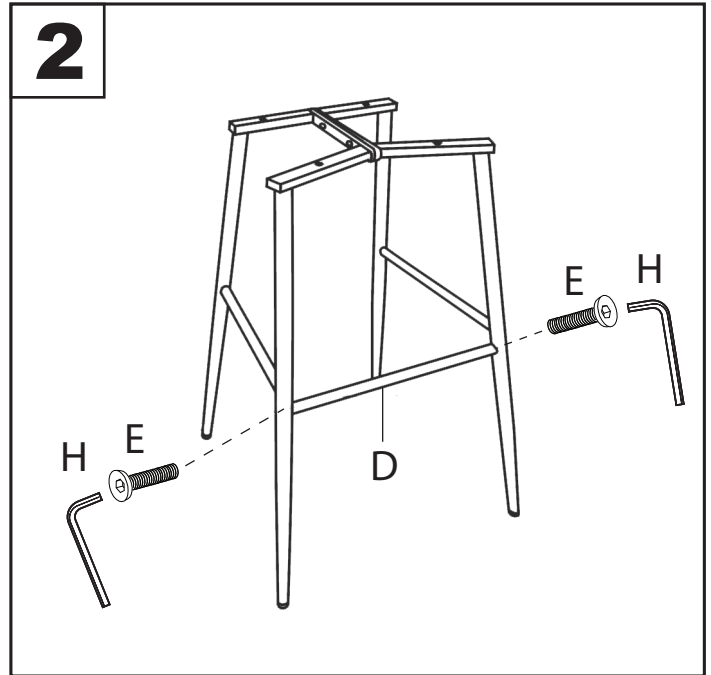

Marcel Counter Stool

Part # B25-MRCL XX+XX

19-0227

PARTS

Do not over tighten.
Do not use power tools to assemble.