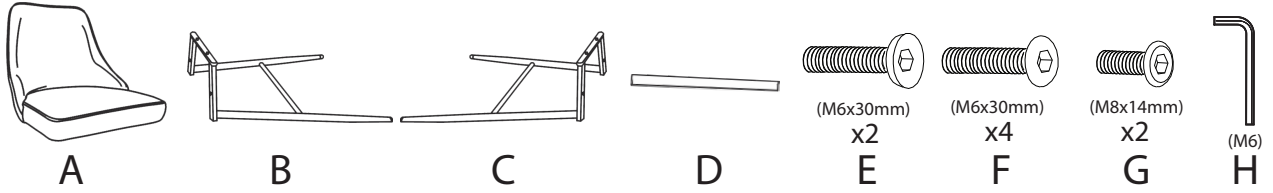

Marcel Counter Stool

Part # B25-MRCL XX+XX

19-0227

PARTS

Do not over tighten.
Do not use power tools to assemble.