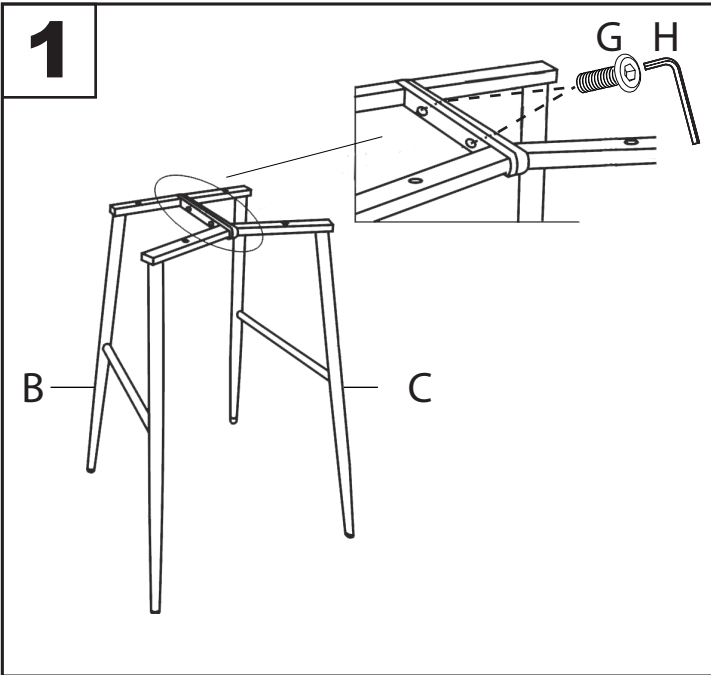

Marcel Counter Stool

Part # B25-MRCL XX+XX

19-0227

PARTS

Do not over tighten.
Do not use power tools to assemble.