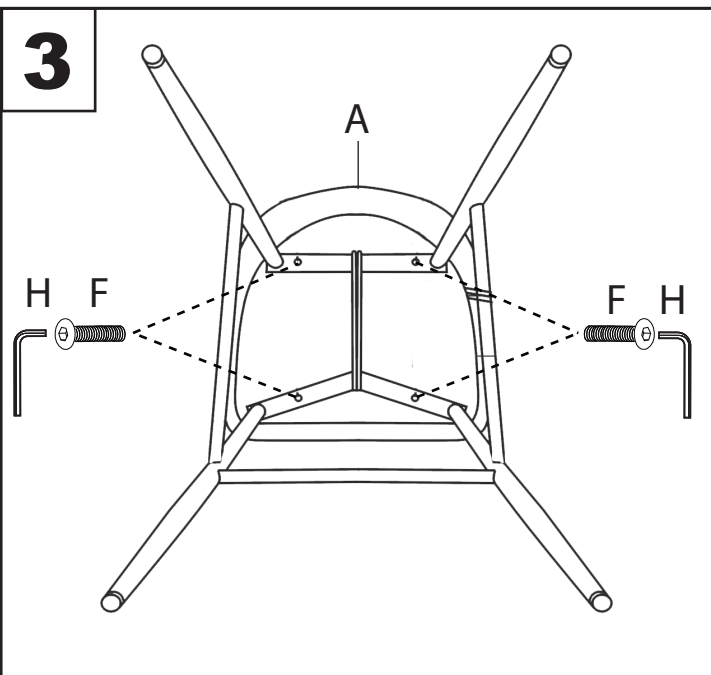

Marcel Counter Stool

Part # B25-MRCL XX+XX

19-0227

PARTS

Do not over tighten.
Do not use power tools to assemble.