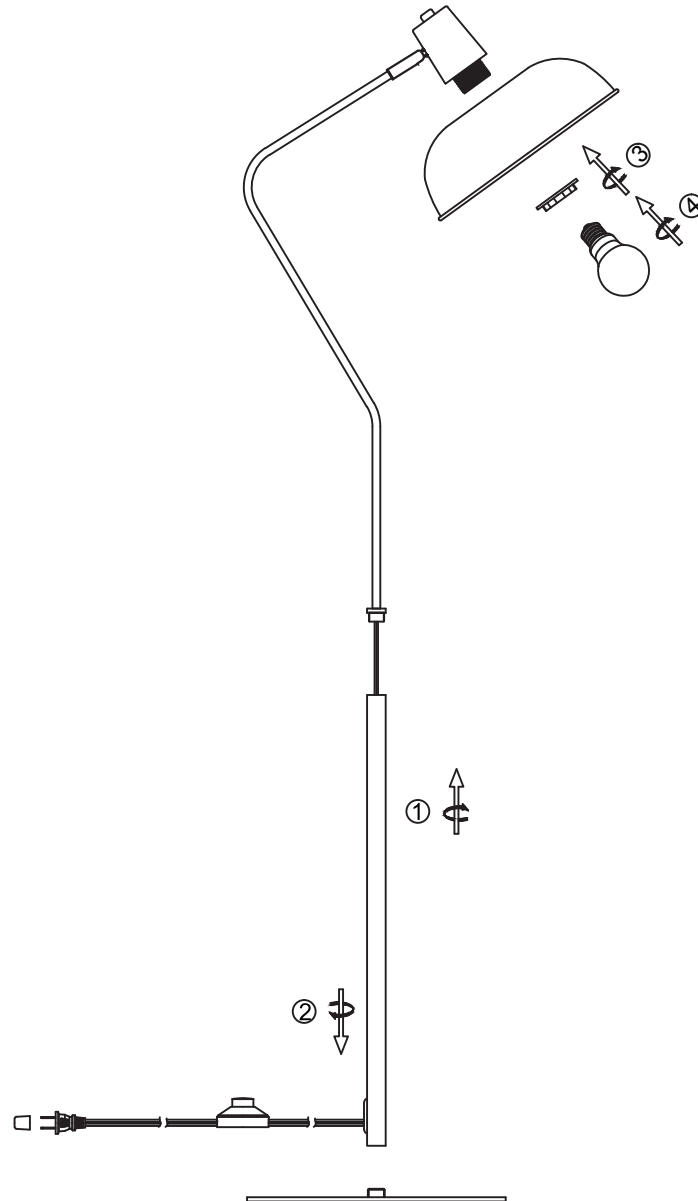

Part # LS-DARBYFL XX

20-1030

## CAUTION

For indoor use only. Keep out of reach of children and animals. Place on flat surface and away from flammable materials. Never operate this appliance if it has a damaged cord, plug or cable. Keep cord away from heated and/or damp areas.