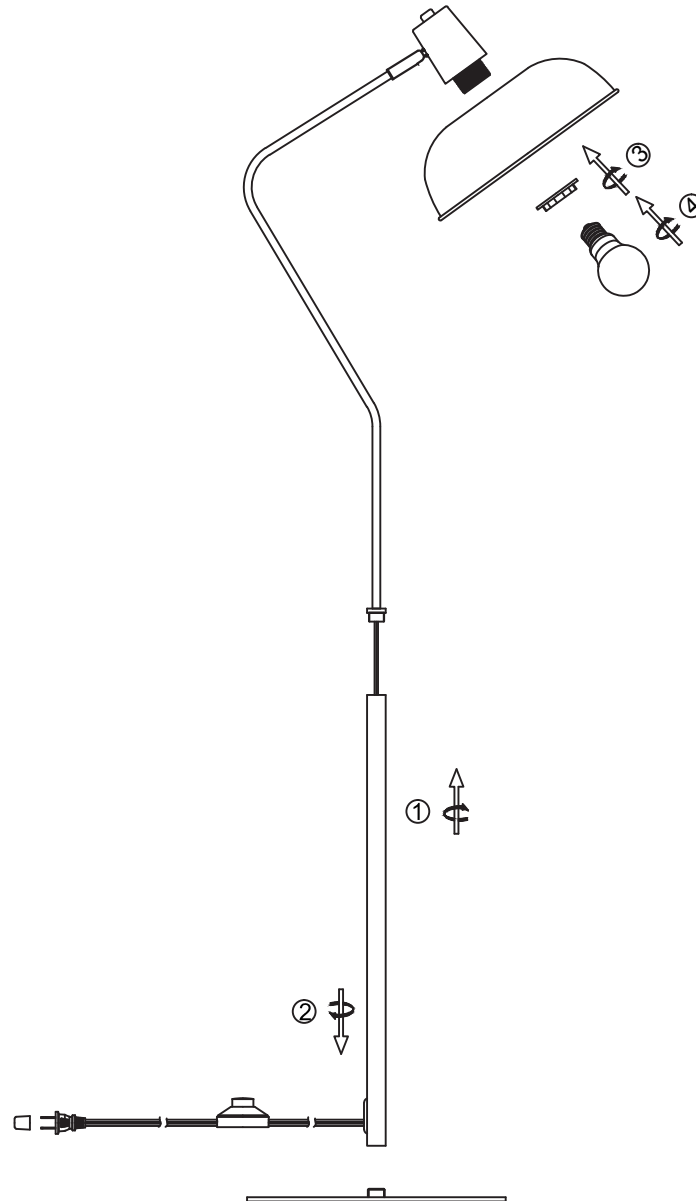

Part # LS-DARBYFL XX

18-1226

## CAUTION

For indoor use only. Keep out of reach of children and animals. Place on flat surface and away from flammable materials. Never operate this appliance if it has a damaged cord, plug or cable. Keep cord away from heated and/or damp areas.

Use 120V~60Hz, 40 watt E26 bulb only.