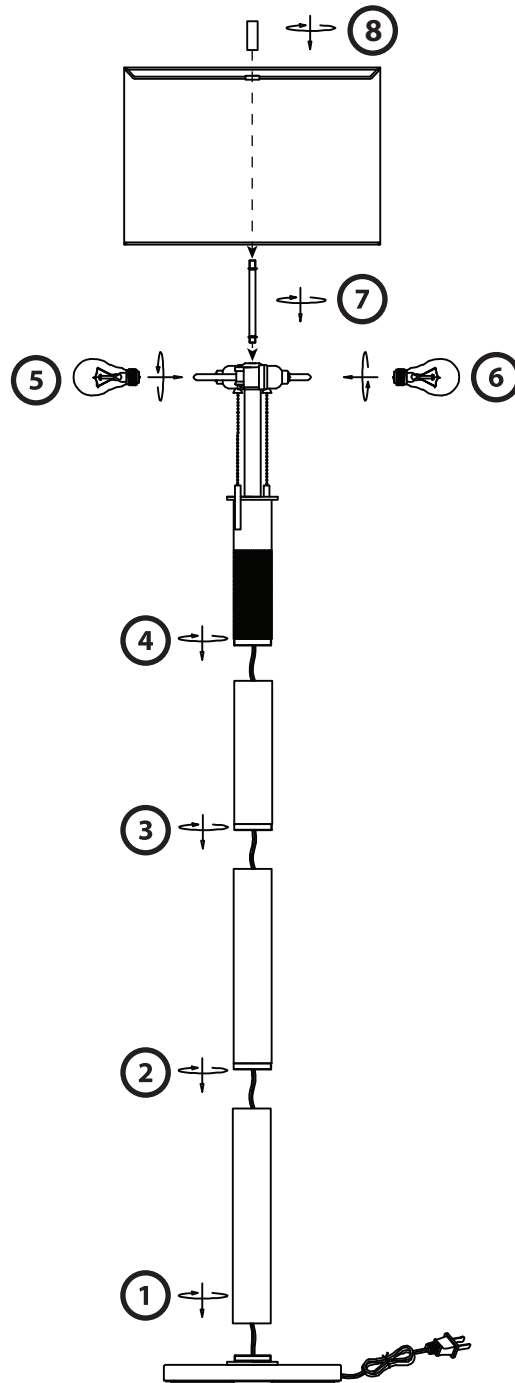

Part # LS-TROPHFL XXXX

20-0402

**CAUTION**

For indoor use only. Keep out of reach of children and animals. Place on flat surface and away from flammable materials. Never operate this appliance if it has a damaged cord, plug or cable. Keep cord away from heated and/or damp areas.

Use 120V~60Hz, 60 watt max. type A E26 bulb only.

Do not over tighten.
Do not use power tools to assemble.