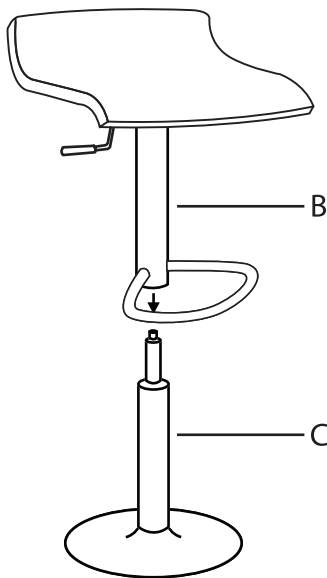

Ale XL Bar Stool

Part # BS-ALEXL XX+XX

17-0623

PARTS

A

B

C

D

E

F

1

REMOVE
BLACK CAP
AND THROW
AWAY

C

D

2

A

E

F

B

3

B

C

4

SIT TO SECURE