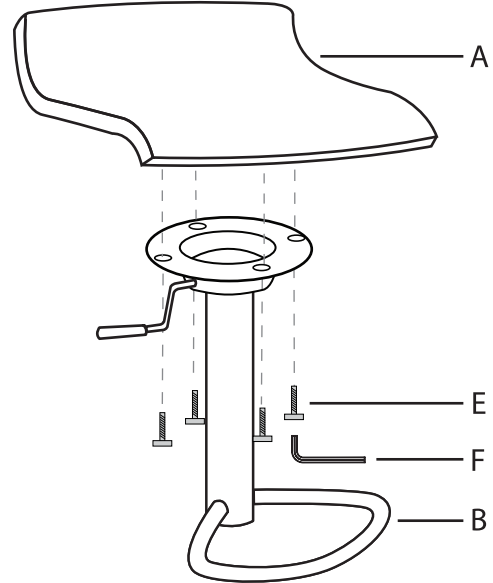

Ale XL Bar Stool

Part # BS-ALEXL XX+XX

17-0623

PARTS

A

B

C

D

E

F

1

REMOVE
BLACK CAP
AND THROW
AWAY

C

D

2

A

E

F

B

3

B

C

4

SIT TO SECURE