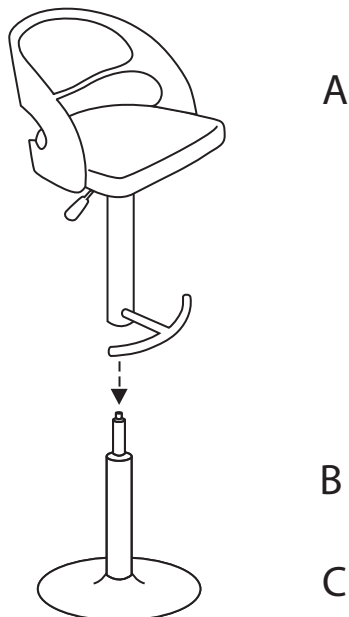

Pino Bar Stool

BS-JY-PN XX

140418

A

B

C

1

B

REMOVE
BLACK CAP
AND THROW
AWAY

2

B

C

3

A

B

C

4

A

B

C

SIT TO SECURE