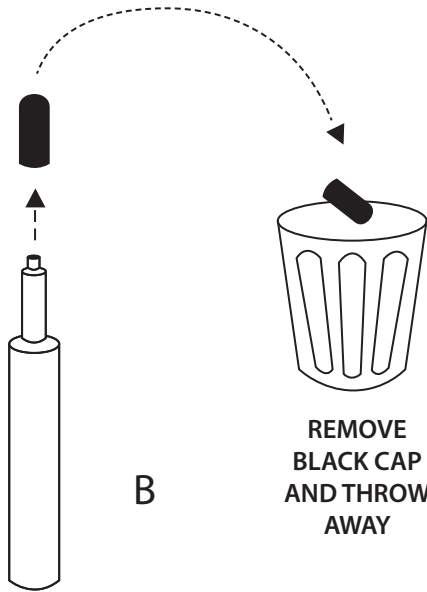

Pino Bar Stool

BS-JY-PN XX

140418

A

B

C

1

B

REMOVE
BLACK CAP
AND THROW
AWAY

2

B

C

3

A

B

C