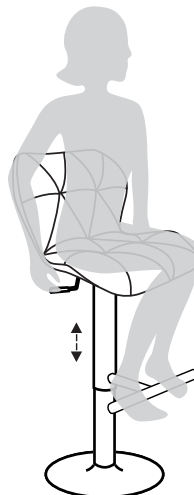

# Jubilee Bar Stool

Part # BS-TW-JUBL XX

20-0319

**PARTS**

**1**

**2**

**3**

**4**

SIT TO SECURE

Do not over tighten.  
Do not use power tools to assemble.

**WARNING:**

- DO NOT STAND ON OR USE THIS STOOL AS A STEP LADDER.
- THIS STOOL IS MEANT TO SEAT ONLY ONE PERSON AT A TIME
- ALL BOLTS, SCREWS, AND KNOBS MUST BE TIGHTLY SECURED, AND SHOULD BE CHECKED AT LEAST EVERY 4 MONTHS.
- IF PARTS ARE MISSING, BROKEN, DAMAGED OR WORN, THEN STOP USING THE PRODUCT UNTIL REPAIRS ARE MADE USING FACTORY AUTHORIZED PARTS.