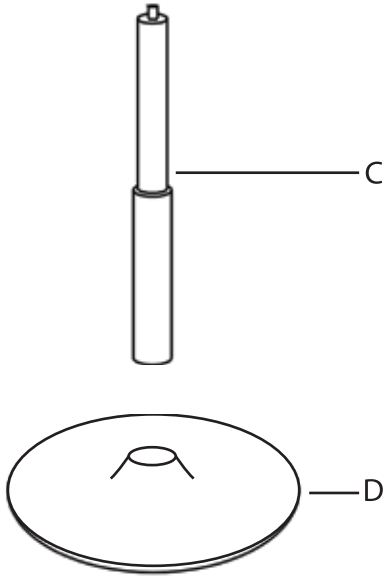

# Jubilee Bar Stool

Part # BS-TW-JUBL XX

20-0319

**PARTS**

**1**

**2**

**3**

**4**

SIT TO SECURE

Do not over tighten.  
Do not use power tools to assemble.

**WARNING:**

- DO NOT STAND ON OR USE THIS STOOL AS A STEP LADDER.
- THIS STOOL IS MEANT TO SEAT ONLY ONE PERSON AT A TIME
- ALL BOLTS, SCREWS, AND KNOBS MUST BE TIGHTLY SECURED, AND SHOULD BE CHECKED AT LEAST EVERY 4 MONTHS.
- IF PARTS ARE MISSING, BROKEN, DAMAGED OR WORN, THEN STOP USING THE PRODUCT UNTIL REPAIRS ARE MADE USING FACTORY AUTHORIZED PARTS.