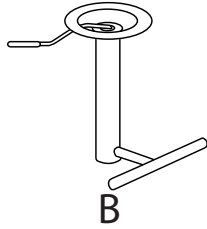

# Jubilee Bar Stool

Part # BS-TW-JUBL XX

20-0319

**PARTS**

**1**

**2**

**3**

**4**

SIT TO SECURE

Do not over tighten.  
Do not use power tools to assemble.

**WARNING:**

- DO NOT STAND ON OR USE THIS STOOL AS A STEP LADDER.
- THIS STOOL IS MEANT TO SEAT ONLY ONE PERSON AT A TIME
- ALL BOLTS, SCREWS, AND KNOBS MUST BE TIGHTLY SECURED, AND SHOULD BE CHECKED AT LEAST EVERY 4 MONTHS.
- IF PARTS ARE MISSING, BROKEN, DAMAGED OR WORN, THEN STOP USING THE PRODUCT UNTIL REPAIRS ARE MADE USING FACTORY AUTHORIZED PARTS.