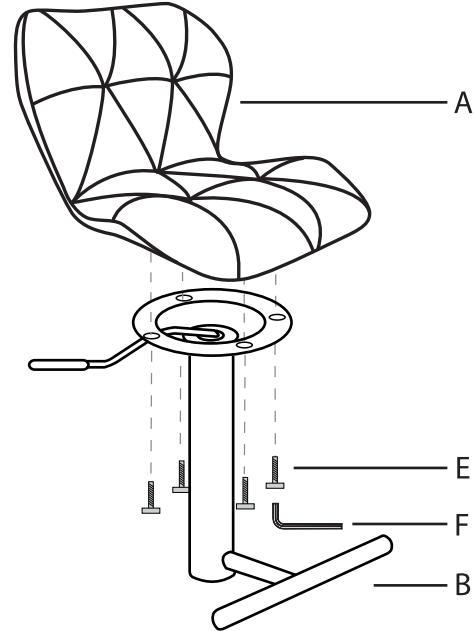

# Jubilee Bar Stool

Part # BS-TW-JUBL XX

20-0319

**PARTS**

**1**

**2**

**3**

**4**

SIT TO SECURE

Do not over tighten.  
Do not use power tools to assemble.

**WARNING:**

- DO NOT STAND ON OR USE THIS STOOL AS A STEP LADDER.
- THIS STOOL IS MEANT TO SEAT ONLY ONE PERSON AT A TIME
- ALL BOLTS, SCREWS, AND KNOBS MUST BE TIGHTLY SECURED, AND SHOULD BE CHECKED AT LEAST EVERY 4 MONTHS.
- IF PARTS ARE MISSING, BROKEN, DAMAGED OR WORN, THEN STOP USING THE PRODUCT UNTIL REPAIRS ARE MADE USING FACTORY AUTHORIZED PARTS.