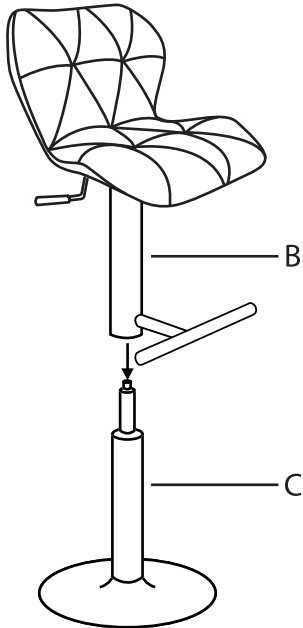

# Jubilee Bar Stool

Part # BS-TW-JUBL XX

20-0319

**PARTS**

**1**

**2**

**3**

**4**

SIT TO SECURE

Do not over tighten.  
Do not use power tools to assemble.

**WARNING:**

- DO NOT STAND ON OR USE THIS STOOL AS A STEP LADDER.
- THIS STOOL IS MEANT TO SEAT ONLY ONE PERSON AT A TIME
- ALL BOLTS, SCREWS, AND KNOBS MUST BE TIGHTLY SECURED, AND SHOULD BE CHECKED AT LEAST EVERY 4 MONTHS.
- IF PARTS ARE MISSING, BROKEN, DAMAGED OR WORN, THEN STOP USING THE PRODUCT UNTIL REPAIRS ARE MADE USING FACTORY AUTHORIZED PARTS.